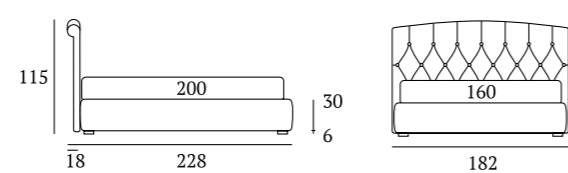

Bed
Bside mattress and pillows
Bedding set, colour 281
Two decorative cushions 40X40 cm
with fringe,
two decorative cushions 40X40 cm
Morfeo blanket, colour 1200