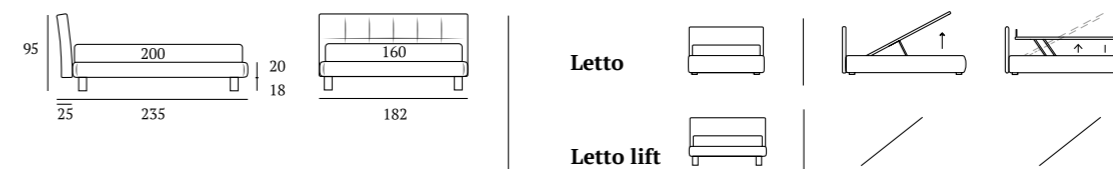

CONTEMPORARY

/Letto Lift
Piede Peak in metallo finitura cromo
Materasso e guanciali della linea Bside
Completo lenzuola colore 138 e colore 188
Due cuscini decoro cm 40x40

/Lift bed
Peak feet in chrome finished metal
Bside mattress and pillows
Bedding set, colour 138 and colour 188
Two decorative cushions 40x40 cm