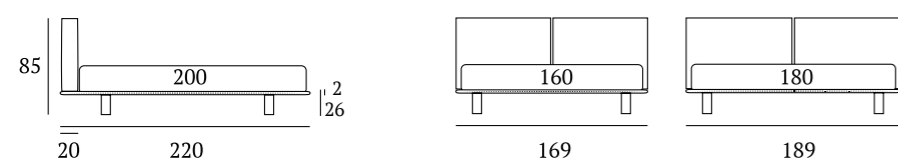

AS STANDARD:
Cubic wooden foot H 6-10 cm, colours: white, natural, grey, wenge

Stylish Piano ortopedico

DI SERIE:
Piede in ABS **Bolt** h cm 19

AS STANDARD:
Bolt ABS foot H 19 cm

OPTIONAL:
Piede in plexiglass **Jiff** h cm 19
Piede in metallo **Top** h cm 18-23, finitura satinato
Piede in metallo **Twist** h cm 20, finiture cromo, bianco, manganese
Piede in metallo **Glam** h cm 24, finiture cromo, bianco, manganese