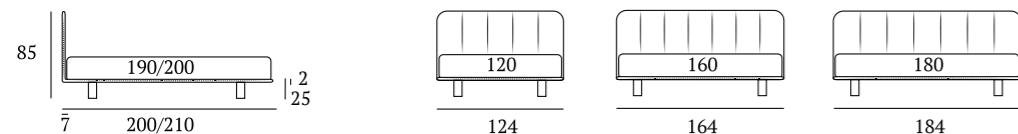

Clever Autoportante

DI SERIE:
Piede in ABS **Bolt** h cm 19

AS STANDARD:
Bolt ABS foot H 19 cm

OPTIONAL:
Piede in plexiglass **Jiff** h cm 19
Piede in metallo **Top** h cm 18-23, finitura satinato
Piedi in metallo **Hang, Gate, Glam** h cm 24, finiture cromo, bianco, manganese

OPTIONALS:
Jiff plexiglass foot H 19 cm
Top foot H 18-23 cm, finish: satin
Hang, Gate, Glam metal feet H 24 cm, finishes: chrome, white, manganese