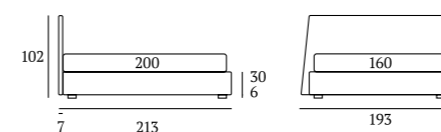

JC XXXXXXXXXXXXXXXXXX

/Letto
Materasso e guanciali della linea Bside
Completo lenzuola colore 243
Due cuscini decoro cm 55x45,
cuscino decoro cm 40x40
Teli arredo

/Bed
Bside mattress and pillows
Bedding set, colour 243
Two decorative cushions 55x45 cm,
decorative cushion 40x40 cm
Coverlets