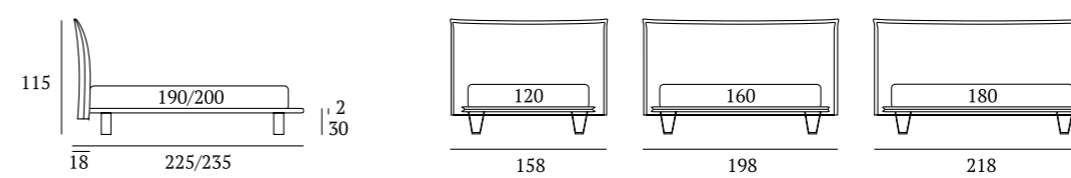

Honey Autoportante

DI SERIE:
Piede in metallo **Glam** h cm 24, finitura manganese

AS STANDARD:
Glam metal foot H 14 cm, finish: manganese

OPTIONAL:
Piedi in metallo **Gate, Glam, Hang** h cm 24, finiture cromo, bianco, manganese

OPTIONALS:
Gate, Glam, Hang metal feet H 24 cm, finishes: chrome, white, manganese