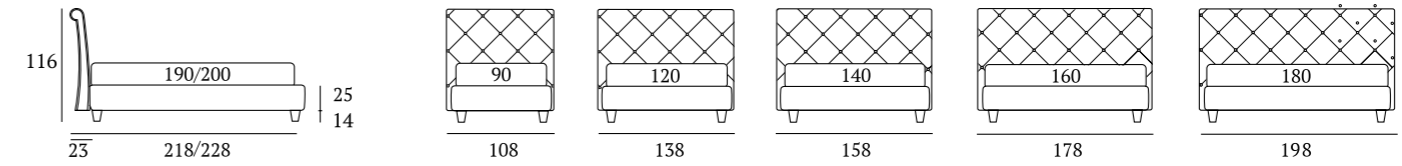

Novel Lux Compatto

DI SERIE:
Piede in legno **Conic** h cm 14, colore wengè

AS STANDARD:
Conic wooden foot H 14 cm, colour: wenge

OPTIONAL:
Piedi in legno **Conic, Classic, Log** h cm 14, colori bianco, wengè, naturale

OPTIONALS:
Conic, Classic, Log wooden feet H 14 cm, colours: white, wenge, natural