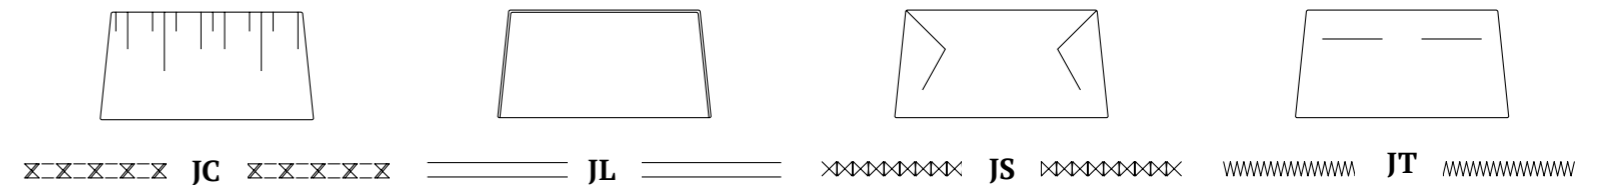

J-Collection Testiere