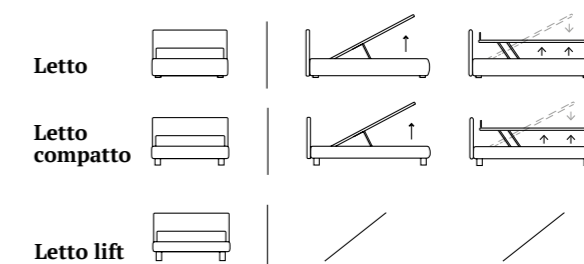

Letto
Piede Circle in legno colore bianco
Materasso e guanciali della linea Bside
Completo lenzuola colore 01
Cuscino decoro cm 40X40
Coperta Afrodite colore 6010

*Circle feet in wood, white
Bside mattress and pillows
Bedding set, colour 01
Decorative cushion 40X40 cm
Afrodite cover, colour 6010*