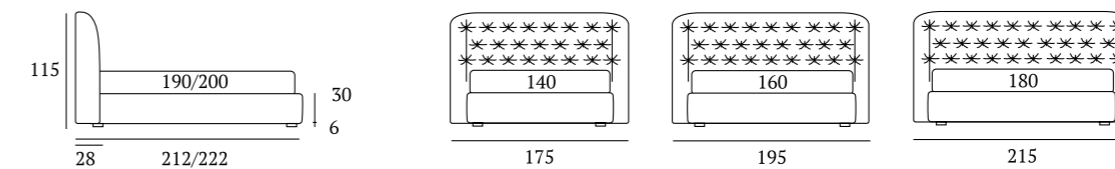

Elite

DI SERIE:
Piede in legno **Circle** h cm 6, colore wengè

OPTIONAL:
Piede in legno **Circle** h cm 6-10, colori bianco, wengè, naturale
Piede in legno **Classic** h cm 10, colori bianco, wengè, naturale
Ruote **Carry**

AS STANDARD:
Circle wooden foot H 6 cm, colour: wenge

OPTIONALS:
Circle wooden foot H 6-10 cm, colours: white, wenge, natural
Classic wooden foot H 10 cm, colours: white, wenge, natural
Carry wheels