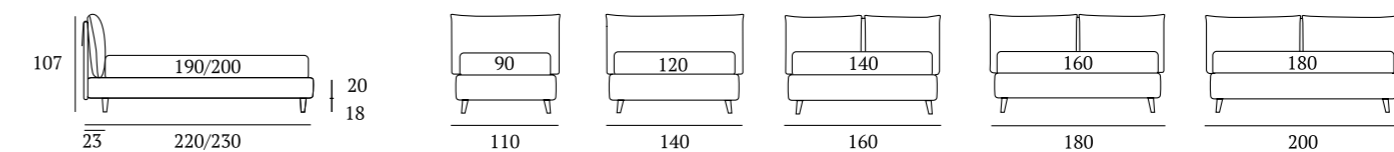

Arty Lift

DI SERIE:
Piede in legno **Log** h cm 18, colore wengè

OPTIONAL:
Piedi in legno **Log**, **Classic** h cm 18, colori bianco, naturale, wengè
Piedi in metallo **Fine**, **Glam**, **Peak**, **Max** h cm 18, finiture cromo, bianco, manganese

AS STANDARD:
Log wooden foot H 18 cm, colour: wenge

OPTIONALS:
Log, **Classic** wooden feet H 18 cm, colours: white, natural, wenge
Fine, **Glam**, **Peak**, **Max** metal feet H 18 cm, finishes: chrome, white, manganese