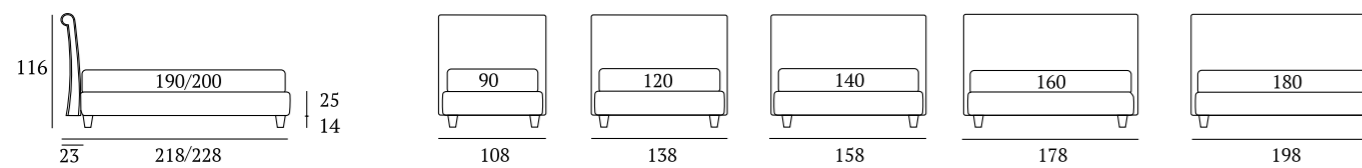

Novel Compatto

DI SERIE:
Piede in legno **Conic** h cm 14, colore wengè

AS STANDARD:
Conic wooden foot H 14 cm, colour: wenge

OPTIONAL:
Piedi in legno **Conic, Classic, Log** h cm 14, colori bianco, wengè, naturale

OPTIONALS:
Conic, Classic, Log wooden feet H 14 cm, colours: white, wenge, natural