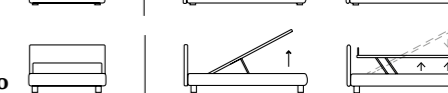

Letto
compatto