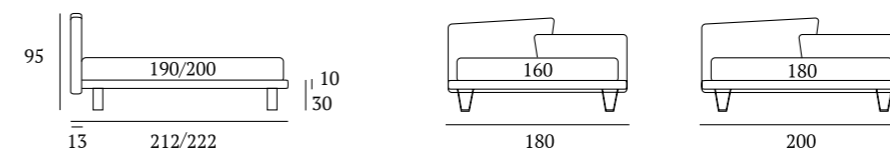

Link Autoportante

DI SERIE:
Piede in metallo **Glam** h cm 24, finitura manganese

OPTIONAL:
Piedi in metallo **Glam, Gate, Hang** h cm 24, finiture cromo, bianco, manganese

AS STANDARD:
Glam metal feet H 24 cm, finish: manganese

OPTIONALS:
Glam, Gate, Hang metal feet H 24 cm, finishes: chrome, white, manganese