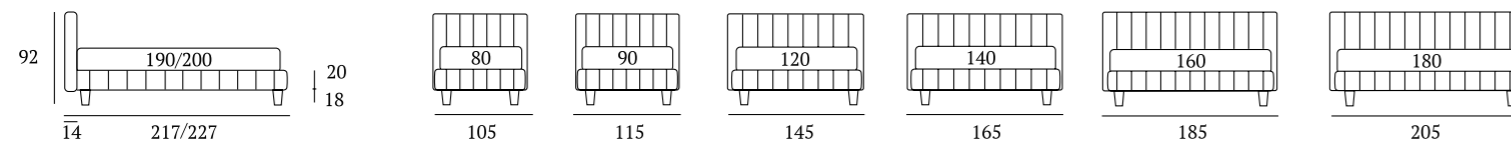

Nick Lift

DI SERIE:
Piede in legno **Conic** h cm 18, colore wengè

AS STANDARD:
Conic wooden foot H 18 cm, colour: wenge

OPTIONAL:
Piedi in legno **Conic, Classic** h cm 18, colori bianco, naturale, wengè
Piedi in metallo **Glam, Lux, Max** h cm 18, finiture cromo, bianco, manganese

OPTIONALS:
Conic, Classic wooden feet H 18 cm, colours: white, natural, wenge
Glam, Lux, Max metal feet H 18 cm, finishes: chrome, white, manganese