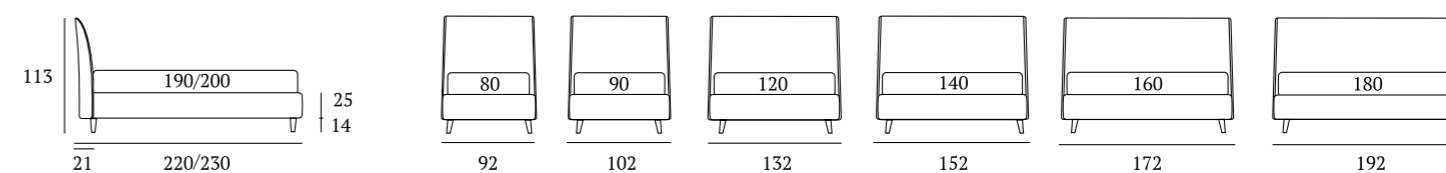

Time Compatto

DI SERIE:
Piede in legno **Log** h cm 14, colore wengè

AS STANDARD:
Log wooden foot H 14 cm, colour: wenge

OPTIONAL:
Piedi in legno **Log**, **Classic** h cm 14, colori bianco, naturale, wengè
Piedi in metallo **Fine**, **Glam**, **Peak** h cm 14, finiture cromo, bianco, manganese

OPTIONALS:
Log, **Classic** wooden feet H 14 cm, colours: white, natural, wenge
Fine, **Glam**, **Peak** metal feet H 14 cm, finishes: chrome, white, manganese