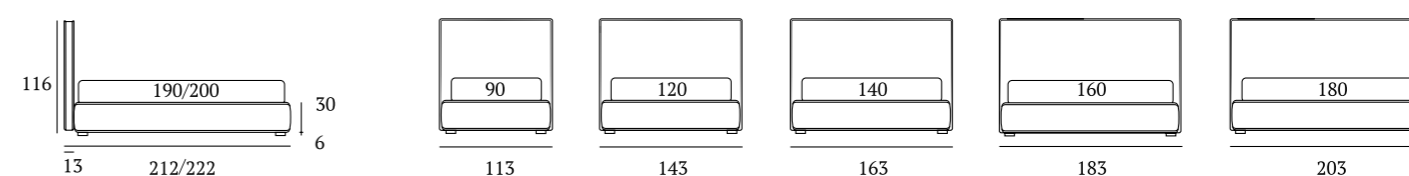

Lady

DI SERIE:
Piede in legno **Circle** h cm 6, colore wengè

OPTIONAL:
Piede in legno **Circle** h cm 6-10, colori bianco, wengè, naturale
Piede in legno **Classic** h cm 10, colori bianco, wengè, naturale

AS STANDARD:
Circle wooden foot H 6 cm, colour: wenge

OPTIONALS:
Circle wooden foot H 6-10 cm, colours: white, wenge, natural
Classic wooden foot H 10 cm, colours: white, wenge, natural