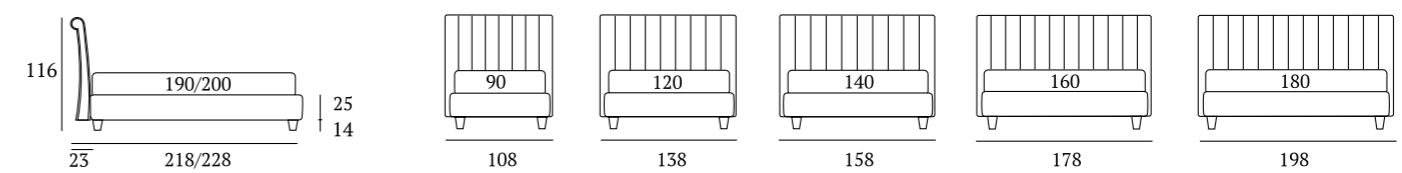

OPTIONALS:
Circle wooden foot H 6-10 cm, colours: white, wenge, natural
Classic wooden foot H 10 cm, colours: white, wenge, natural
Carry wheels

Novel Style Compatto

DI SERIE:
Piede in legno **Conic** h cm 14, colore wengè