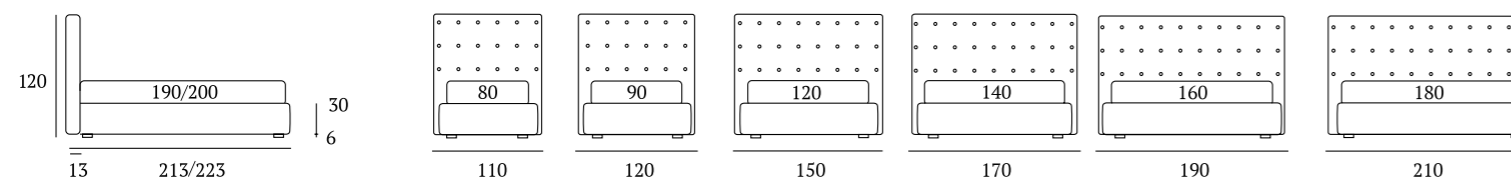

Point

DI SERIE:
Piede in legno **Cubic** h cm 6, colore wengè

AS STANDARD:
Cubic wooden foot H 6 cm, colour: wenge

OPTIONAL:
Piede in legno **Cubic** h cm 6-10, colori bianco, naturale, grigio, wengè

OPTIONALS:
Cubic wooden foot H 6-10 cm, colours: white, natural, grey, wenge