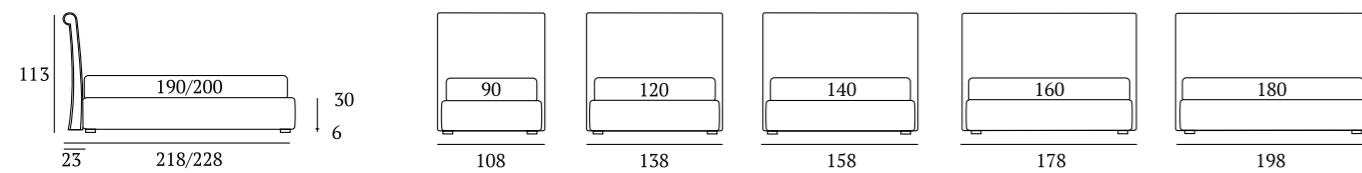

Novel

DI SERIE:
Piede in legno **Circle** h cm 6, colore wengè

AS STANDARD:
Circle wooden foot H 6 cm, colour: wenge

OPTIONAL:
Piede in legno **Circle** h cm 6-10, colori bianco, wengè, naturale
Piede in legno **Classic** h cm 10, colori bianco, wengè, naturale
Ruote **Carry**

OPTIONALS:
Circle wooden foot H 6-10 cm, colours: white, wenge, natural
Classic wooden foot H 10 cm, colours: white, wenge, natural
Carry wheels