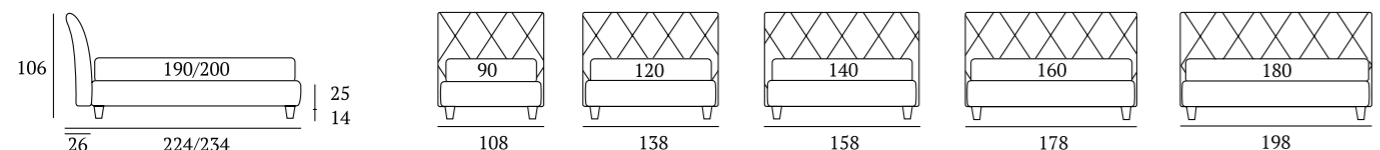

Kilt Compatto

DI SERIE:
Piede in legno **Conic** h cm 14, colore wengè

OPTIONAL:
Piedi in legno **Conic, Classic** h cm 14, colori bianco, wengè, naturale

AS STANDARD:
Conic wooden foot H 14 cm, colour: wenge

OPTIONALS:
Conic, Classic wooden feet H 14 cm, colours: white, wenge, natural