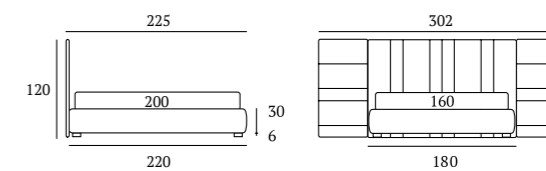

PANNELLO DIFFERENT PROGRAMM

/Sommier Large
Pannello Different cm L 182 H 120 e
due pannelli Different cm L 60 H 120
Materasso e guanciali della linea Bside
Completo lenzuola colore 279

*/Large divan bed
Different panel L 182 H 120 cm and
two Different panels L 60 H 120 cm
Bside mattress and pillows
Bedding set, colour 279*