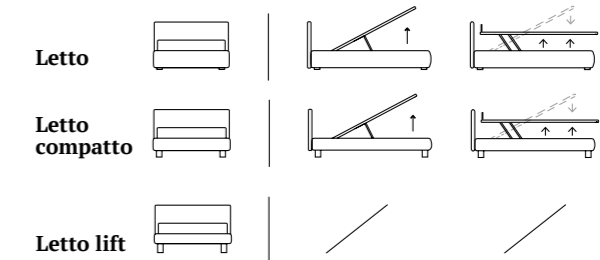

PREMIUM

/Letto
Materasso e guanciali della linea Bside
Completo lenzuola colore 243

/Bed
Bside mattress and pillows
Bedding set, colour 243