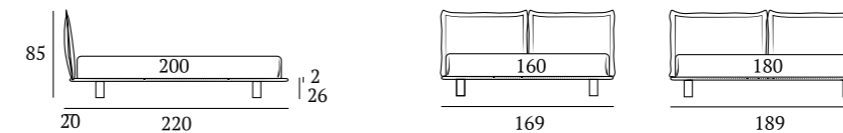

Deep Piano ortopedico

DI SERIE:
Piede in ABS **Bolt** h cm 19

AS STANDARD:
Bolt ABS foot H 19 cm

OPTIONAL:
Piede in plexiglass **Jiff** h cm 19
Piede in metallo **Top** h cm 18-23, finitura satinato
Piede in metallo **Twist** h cm 20, finiture cromo, bianco, manganese
Piede in metallo **Glam** h cm 24, finiture cromo, bianco, manganese

OPTIONALS:
Jiff plexiglass foot H 19 cm
Top metal foot H 18-23 cm, finish: satin
Twist metal foot H 20 cm, finishes: chrome, white, manganese
Glam metal foot H 24 cm, finishes: chrome, white, manganese