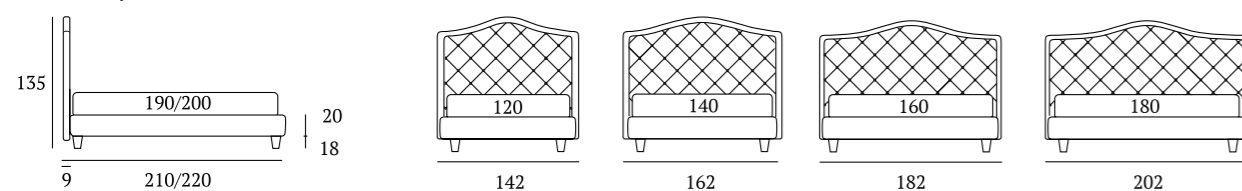

Infinity Lift

DI SERIE:
Piede in legno **Conic** h cm 18, colore wengè

OPTIONAL:
Piede in legno **Conic, Classic** h cm 18, colori bianco, wengè, naturale

AS STANDARD:
Conic wooden foot H 18 cm, colour: wenge

OPTIONALS:
Conic, Classic wooden feet H 18 cm, colours: white, wenge, natural