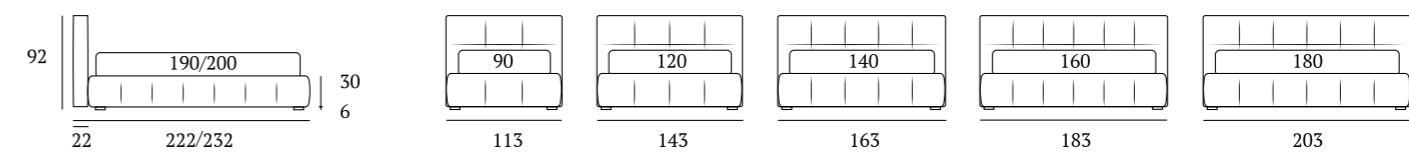

Square

DI SERIE:
Piede in legno **Cubic** h cm 6, colore wengè

AS STANDARD:
Cubic wooden foot H 6 cm, colour: wenge

OPTIONAL:
Piede in legno **Cubic** h cm 6-10, colori bianco, naturale, grigio, wengè

OPTIONALS:
Cubic wooden foot H 6-10 cm, colours: white, natural, grey, wenge