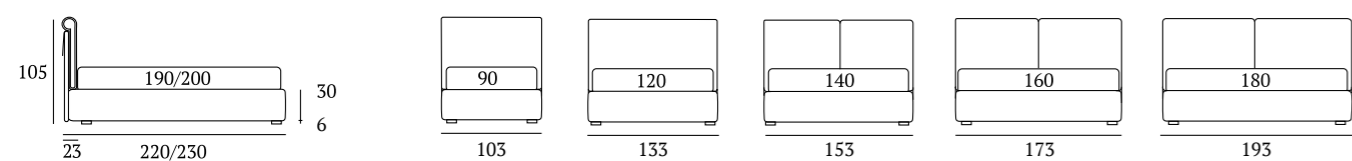

Meet

DI SERIE:
Piede in legno **Circle** h cm 6, colore wengè

OPTIONAL:
Piede in legno **Circle** h cm 6-10, colori bianco, wengè, naturale
Piede in legno **Classic** h cm 10, colori bianco, wengè, naturale
Ruote **Carry**

AS STANDARD:
Circle wooden foot H 6 cm, colour: wenge

OPTIONALS:
Circle wooden foot H 6-10 cm, colours: white, wenge, natural
Classic wooden foot H 10 cm, colours: white, wenge, natural
Carry wheels