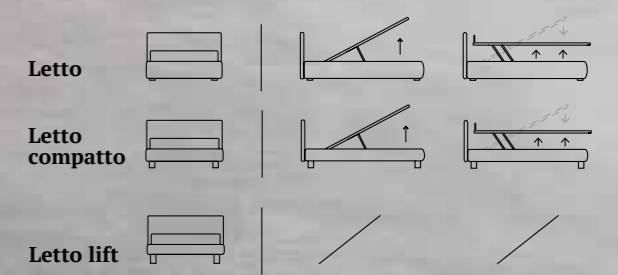

TIME

/Letto Lift
Materasso della linea Bside
Completo lenzuola colore 192
Cuscino rullo cm 60,
due cuscini decora cm 60x30,
cuscino decora cm 55x45,
cuscino decora cm 40x40

/Lift bed
Bside mattress
Bedding set, colour 192
Tube cushion 60 cm,
two decorative cushions 60x30 cm,
decorative cushion 55x45 cm,
decorative cushion 40x40 cm