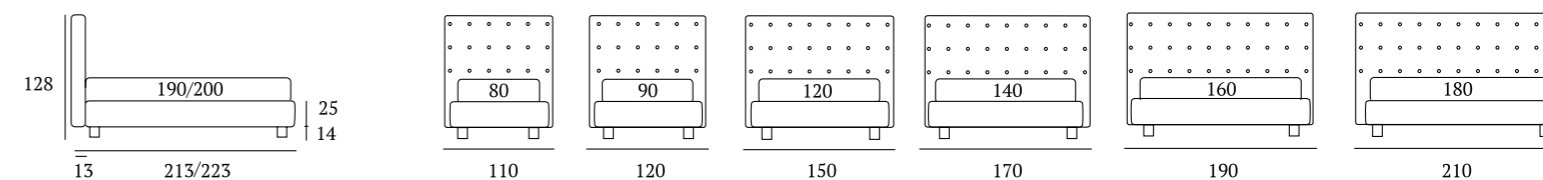

Point Compatto

DI SERIE:
Piede in legno **Cubic** h cm 14, colore wengè

AS STANDARD:
Cubic wooden foot H 14 cm, colour: wenge

OPTIONAL:
Piede in legno **Cubic** h cm 14, colori bianco, naturale, grigio
Piedi in metallo **Fine, Glam, Peak** h cm 14, finiture cromo, bianco, manganese

OPTIONALS:
Cubic wooden foot H 14 cm, colours: white, natural, grey
Fine, Glam, Peak metal feet H 14 cm, finishes: chrome, white, manganese