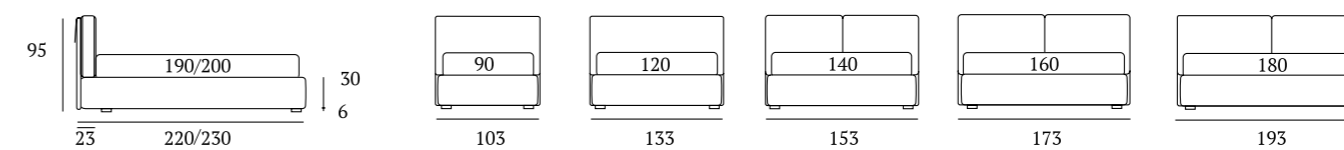

Form

DI SERIE:
Piede in legno **Cubic** h cm 6, colore wengè

AS STANDARD:
Cubic wooden foot H 6 cm, colour: wenge

OPTIONAL:
Piede in legno **Cubic** h cm 6-10, colori bianco, naturale, grigio, wengè
Piede in metallo **Steel** h cm 5, finitura cromo
Ruote **Carry**

OPTIONALS:
Cubic wooden foot H 6-10 cm, colours: white, natural, grey, wenge
Steel metal foot H 5 cm, finish: chrome
Carry wheels