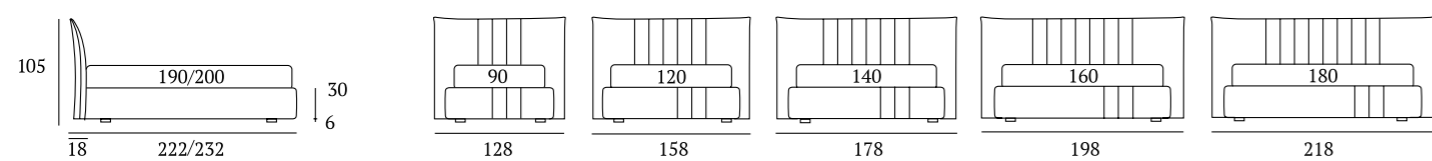

Tape

DI SERIE:
Piede in legno **Circle** h cm 6, colore wengè

AS STANDARD:
Circle wooden foot H 6 cm, colour: wenge

OPTIONAL:
Piede in legno **Circle** h cm 6-10, colori bianco, naturale, wengè
Piede in legno **Classic** h cm 10, colori bianco, naturale, wengè
Ruote **Carry**

OPTIONALS:
Circle wooden foot H 6-10 cm, colours: white, natural, wenge
Classic wooden foot H 10 cm, colours: white, natural, wenge
Carry wheels