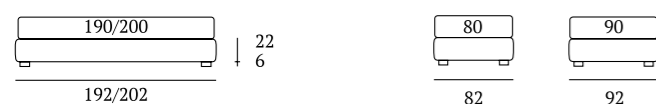

Sommier Struttura Filo con rete