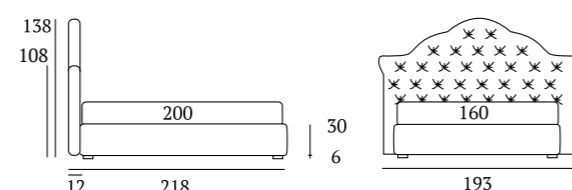

**Linee sinuose
e dettagli
accurati
definiscono
la testiera.**

*Supple lines and precision
detailing define the headboard.*

Letto
Materasso e guanciali della linea Bside
Completo lenzuola colore 243
Due cuscini decoro cm 40X40,
cuscino decoro cm 40X40
con spazzolino e rosetta,
cuscino decoro cm 60X30
con spazzolino
Coperta Afrodite colore 6010
Plaid Morfeo colore 6100

*Bed
Bside mattress and pillows
Bedding set, colour 243
Two decorative cushions 40X40 cm,
decorative cushion 40X40 cm
with fringe and rosette,
decorative cushion 60X30 cm with fringe
Afrodite cover, colour 6010
Morfeo blanket, colour 6100*