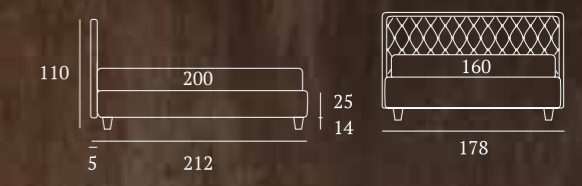

Letto Compatto
Piede Classic in legno colore naturale
Materasso e guanciali della linea Bside
Completo lenzuola colore 276
Tre cuscini decoro cm 40X40,
due cuscini decoro cm 60X30
Coperta Afrodite colore 1015
Plaid Morfeo colore 1200
Telo arredo

Compact bed
Classic feet in wood, natural
Bside mattress and pillows
Bedding set, colour 276
Three decorative cushions 40X40 cm,
two decorative cushions 60X30 cm
Afrodite cover, colour 1015
Morfeo blanket, colour 1200
Coverlet