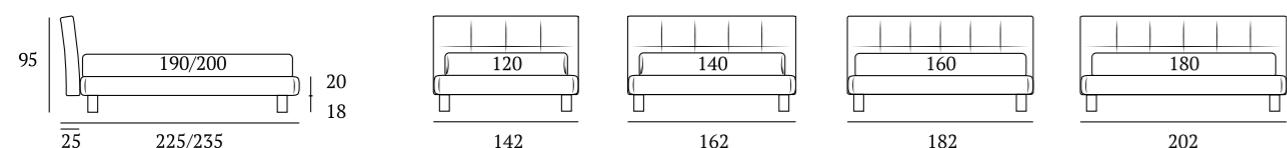

Contemporary Lift

DI SERIE:
Piede in legno **Cubic** h cm 18, colore wengè

AS STANDARD:
Cubic wooden foot H 18 cm, colour: wenge

OPTIONAL:
Piede in legno **Cubic** h cm 18, colori bianco, naturale, grigio
Piedi in metallo **Fine, Glam, Peak, Lux** h cm 18, finiture cromo, bianco, manganese

OPTIONALS:
Cubic wooden foot H 18 cm, colours: white, natural, grey
Fine, Glam, Peak, Max metal feet H 18 cm, finishes: chrome, white, manganese