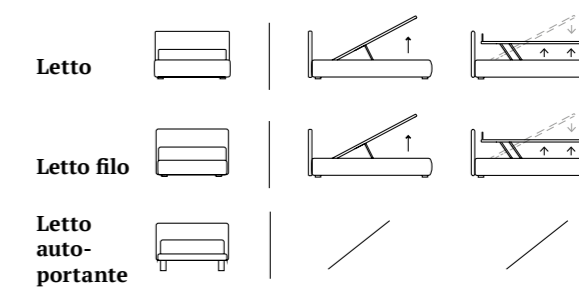

JC XXXXXXXXXXXXXXXXXX

/Letto
Materasso e guanciali della linea Bside
Completo lenzuola colore 243
Due cuscini decoro cm 55x45,
cuscino decoro cm 40x40
Teli arredo

/Bed
Bside mattress and pillows
Bedding set, colour 243
Two decorative cushions 55x45 cm,
decorative cushion 40x40 cm
Coverlets