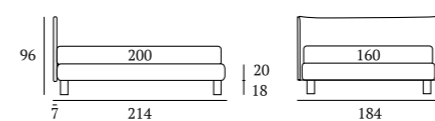

GOOD RIM

/Letto Lift
Piede Fine in metallo finitura bianco
Materasso e guanciali della linea Bside
Completo lenzuola colore 276
Due cuscini decoro cm 60x30
Plaid Morfeo colore 1000 e colore 6100

/Lift bed
Fine feet in white finished metal
Bside mattress and pillows
Bedding set, colour 276
Two decorative cushions 60x30 cm
Morfeo blanket, colour 1000 and 6100