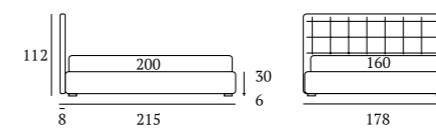

FANCY

/Letto
Materasso e guanciali della linea Bside
Completo lenzuola colore 188

/Bed
Bside mattress and pillows
Bedding set, colour 188