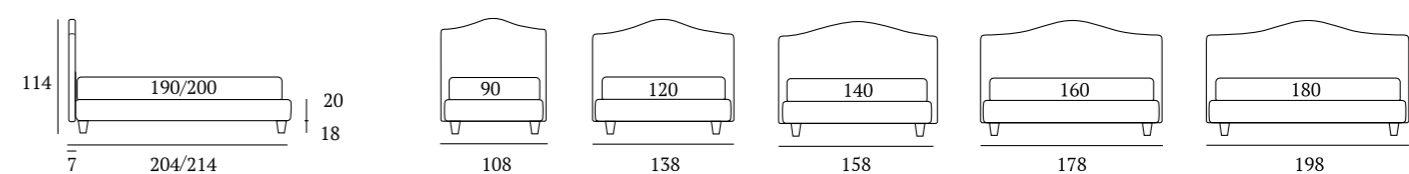

Lovely Lift

DI SERIE:
Piede in legno **Conic** h cm 18, colore wengè

OPTIONAL:
Piedi in legno **Conic, Classic** h cm 18, colori bianco, wengè, naturale

AS STANDARD:
Conic wooden foot H 18 cm, colour: wenge

OPTIONALS:
Conic, Classic wooden feet H 18 cm, colours: white, wenge, natural