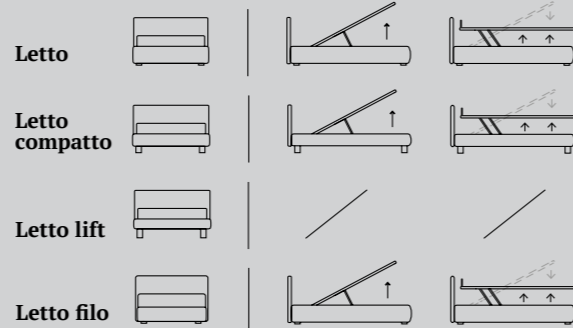

GOOD RIM

/Letto con sistema alzarete Logical
Piede Cubic in legno colore bianco
Materasso e guanciaie della linea Bside
Completo lenzuola colore 243
Due cuscini rullo cm 60,
due cuscini decoro cm 40x40,
due cuscini decoro cm 60x30
Telo arredo
Tasca velcrabile

/Bed with Logical frame lift-up mechanism
Cubic feet in wood, white
Bside mattress and pillow
Bedding set, colour 243
Two bolster cushions 60 cm,
two decorative cushions 40x40 cm,
two decorative cushions 60x30 cm
Coverlet
Velcro pocket

**Good Rim: semplicità originale per
facili scelte**

Good Rim: original simplicity for easy choices

Good Rim si caratterizza per la fascia cucita ai lati della testiera. Semplice dettaglio realizzato con tessuto a contrasto che si abbina agli accessori della collezione, rendendolo originale anche nella semplice forma.

The Good Rim collection is characterised by the strip sewn to the sides of the headboard. A simple detail made using contrasting fabric that matches the original accessories of the collection, for an original look, even in its simplicity.