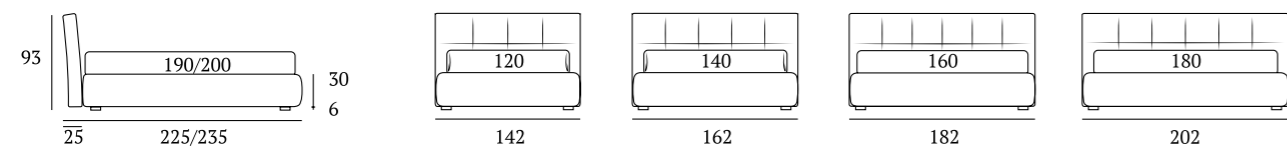

OPTIONALS:
Jiff plexiglass foot H 19 cm
Top foot H 18-23 cm, finish: satin
Hang, Gate, Glam metal feet H 24 cm, finishes: chrome, white, manganese

Contemporary

DI SERIE:
Piede in legno **Cubic** h cm 6, colore wengè