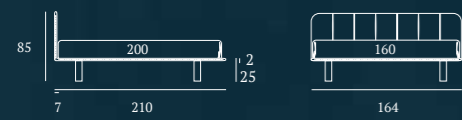

CLEVER

/Letto Autoportante
Piede jiff in plexiglass
Materasso e guanciali della linea Bside
Completo lenzuola colore 192

*/Free-standing bed
jiff feet in plexiglass
Bside mattress and pillows
Bedding set, colour 192*