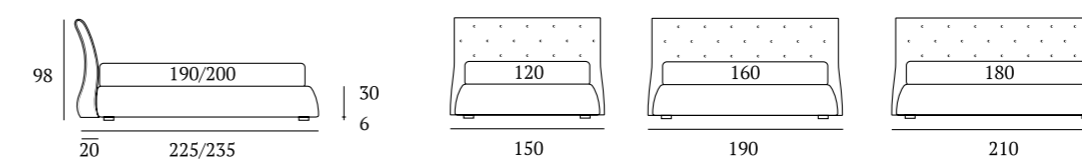

Excellent

DI SERIE:
Piede in legno **Circle** h cm 6, colore wengè

OPTIONAL:
Piede in legno **Circle** h cm 6, colori bianco, naturale

AS STANDARD:
Circle wooden foot H 6 cm, colour: wenge

OPTIONALS:
Circle wooden foot H 6 cm, colours: white, natural