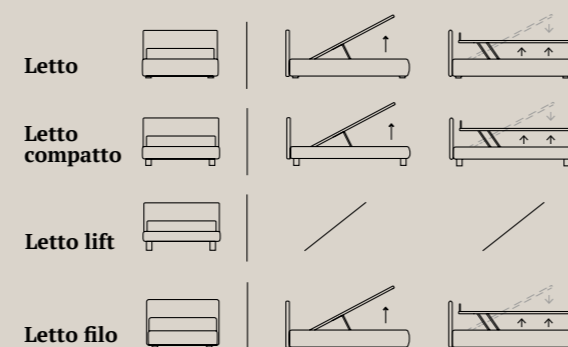

Il bordo sottolinea la purezza della forma. Il bottone irrompe nella geometria. Connubio perfetto.

Piping outlines pure forms. Buttons burst through the geometric shapes. A perfect pairing.

Letto Lift
Piede Classic in legno colore bianco
Materasso e guanciali della linea Bside
Completo lenzuola colore 01
Cuscino decoro cm 40X40 con finitura Line e bottone
Plaid Morfeo colore 1000 e colore 6100
Telo arredo

*Lift bed
Classic feet in wood, white
Bside mattress and pillows
Bedding set, colour 01
Decorative cushion 40X40 cm with Line finish and button
Morfeo blanket, colour 1000 and 6100
Coverlet*