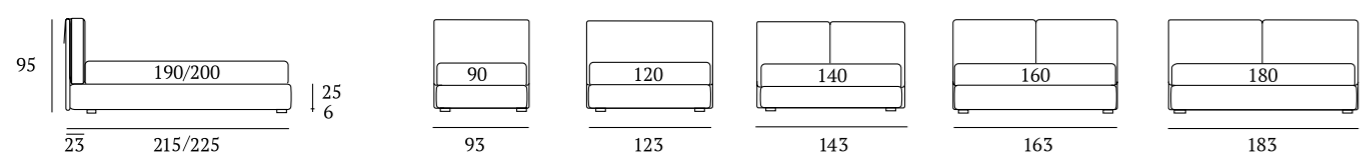

Form Filo

DI SERIE:
Piede in legno **Cubic** h cm 6, colore wengè

OPTIONAL:
Piede in legno **Cubic** h cm 6-10, colori bianco, naturale, grigio, wengè
Piede in metallo **Steel** h cm 5, finitura cromo
Ruote **Carry**

AS STANDARD:
Cubic wooden foot H 6 cm, colour: wenge

OPTIONALS:
Cubic wooden foot H 6-10 cm, colours: white, natural, grey, wenge
Steel metal foot H 5 cm, finish: chrome
Carry wheels