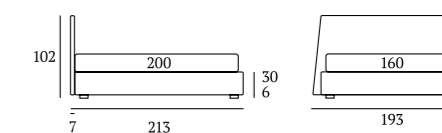

/Bed
 Bside mattress and pillows
 Bedding set, colour 281
 Two decorative cushions 60x30 cm with JZ embroidery,
 decorative cushion 55x45 cm,
 decorative cushion 40x40 cm with JS embroidery and
 decorative cushion 40x40 cm
 Coverlets