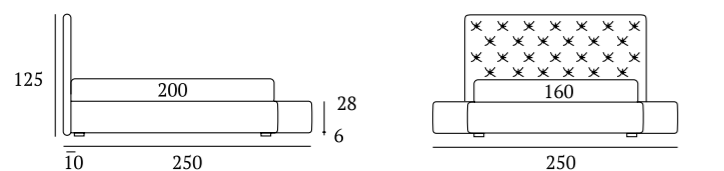

Circus

DI SERIE:
Piede ABS effetto sospeso

AS STANDARD:
Suspended-effect ABS feet