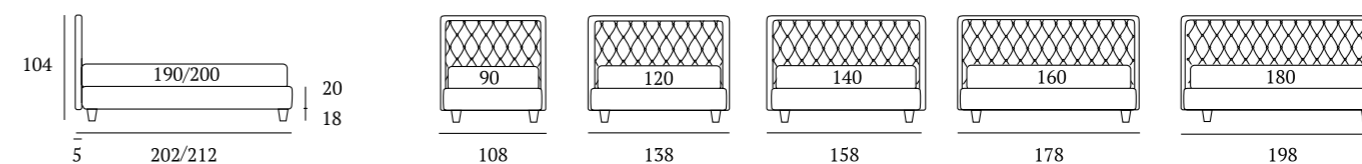

Nest Lift

DI SERIE:
Piede in legno **Conic** h cm 18, colore wengè

OPTIONAL:
Piedi in legno **Conic, Log, Classic** h cm 18, colori bianco, wengè, naturale
Piede in metallo **Peak** h cm 18, finiture cromo, bianco, manganese

AS STANDARD:
Conic wooden foot H 18 cm, colour: wenge

OPTIONALS:
Conic, Log, Classic wooden feet H 18 cm, colours: white, wenge, natural
Peak metal foot H 18 cm, finishes: chrome, white, manganese