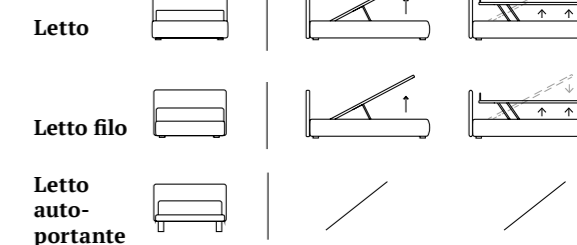

JS

/ Letto Autoportante
Piede Jiff in plexiglass
Materasso e guanciali della linea Bside
Completo lenzuola colore 37
Cuscino decoro cm 55x45,
un cuscino decoro cm 55x45 con ricamo JS,
un cuscino decoro cm 60x30 con ricamo JZ e
un cuscino decoro cm 40x40
Telo arredo

/Free-standing bed
Jiff feet in plexiglass
Bside mattress and pillows
Bedding set, colour 37
Decorative cushion 55x45 cm,
decorative cushion 55x45 cm with JS embroidery,
decorative cushion 60x30 cm with JZ embroidery and
decorative cushion 40x40 cm
Coverlet

Bed JS - J Collection

JS estetica forte e decisa

JS, for bold and determined aesthetics

JS

/Letto
Materasso e guanciali della linea Bside
Completo lenzuola colore 281
Due cuscini decoro cm 60x30 con ricamo JZ,
un cuscino decoro cm 55x45,
un cuscino cm 40x40 con ricamo JS e
un cuscino decoro cm 40x40
Teli arredo

/Bed
Bside mattress and pillows
Bedding set, colour 281
Two decorative cushions 60x30 cm with JZ embroidery,
decorative cushion 55x45 cm,
decorative cushion 40x40 cm with JS embroidery and
decorative cushion 40x40 cm
Coverlets