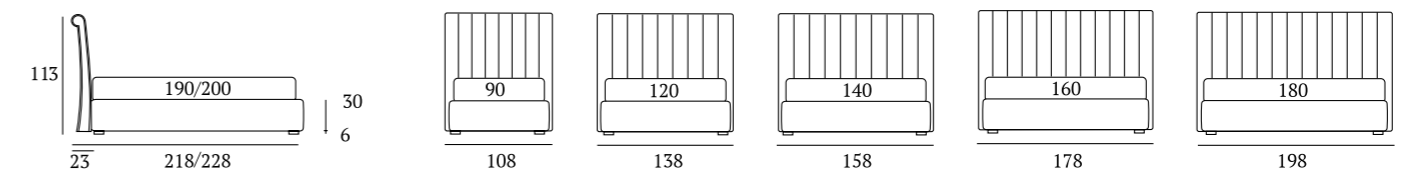

Novel Style

DI SERIE:
Piede in legno **Circle** h cm 6, colore wengè

AS STANDARD:
Circle wooden foot H 6 cm, colour: wenge

OPTIONAL:
Piede in legno **Circle** h cm 6-10, colori bianco, wengè, naturale
Piede in legno **Classic** h cm 10, colori bianco, wengè, naturale
Ruote **Carry**

OPTIONALS:
Circle wooden foot H 6-10 cm, colours: white, wenge, natural
Classic wooden foot H 10 cm, colours: white, wenge, natural
Carry wheels