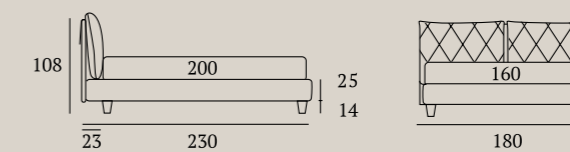

Letto Compatto
Piede Conic in legno colore naturale
Materasso e guanciali della linea Bside
Completo lenzuola colore 138
Coperta Afrodite colore 1015

*Compact bed
Conic feet in wood, natural
Bside mattress and pillows
Bedding set, colour 138
Afrodite cover, colour 1015*