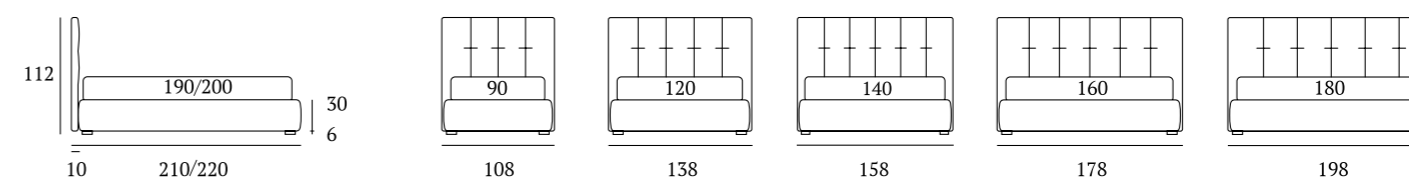

Positive

DI SERIE:
Piede in legno **Cubic** h cm 6, colore wengè

AS STANDARD:
Cubic wooden foot H 6 cm, colour: wenge

OPTIONAL:
Piede in legno **Cubic** h cm 6-10, colori bianco, naturale, grigio, wengè
Piede in legno **Classic** h cm 10, colori bianco, naturale, wengè

OPTIONALS:
Cubic wooden foot H 6-10 cm, colours: white, natural, grey, wenge
Classic wooden foot H 10 cm, colours: white, natural, wenge