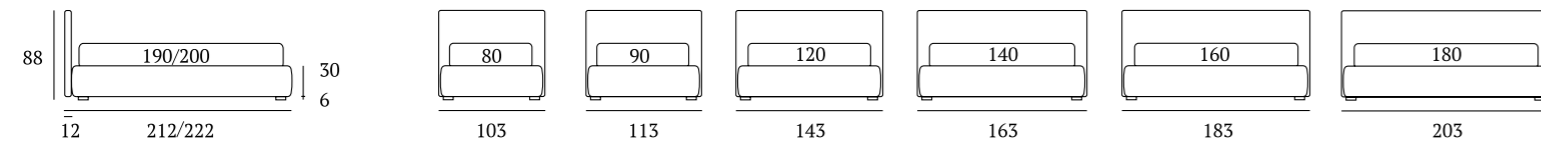

AS STANDARD:
Cubic wooden foot H 6 cm, colour: wenge

OPTIONALS:
Cubic wooden foot H 6-10 cm, colours: white, natural, grey, wenge
Steel metal foot H 5 cm, finish: chrome
Carry wheels

Happy

DI SERIE:
Piede in legno **Cubic** h cm 6, colore wengè