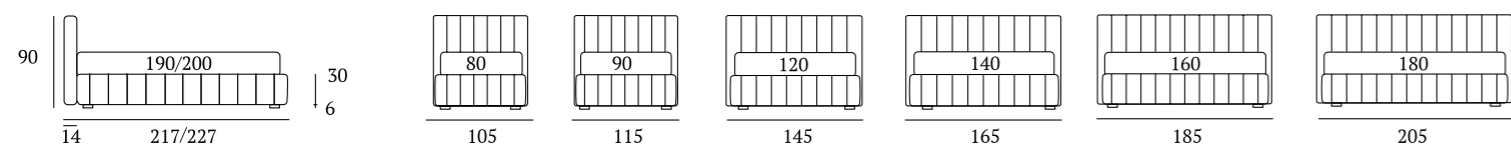

Nick

DI SERIE:
Piede in legno **Cubic** h cm 6, colore wengè

AS STANDARD:
Cubic wooden foot H 6 cm, colour: wenge

OPTIONAL:
Piedi in legno **Cubic** h cm 6-10, colori bianco, naturale, grigio, wengè
Piedi in legno **Classic** h cm 10, colori bianco, naturale, wengè

OPTIONALS:
Cubic wooden foot H 6-10 cm, colours: white, natural, grey, wenge
Classic wooden foot H 10 cm, colours: white, natural, wenge