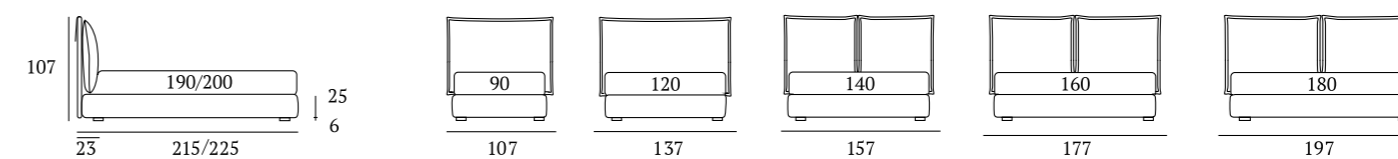

Wisp Filo

DI SERIE:
Piede in legno **Circle** h cm 6, colore wengè

OPTIONAL:
Piede in legno **Circle** h cm 6-10, colori bianco, naturale, wengè
Piede in legno **Classic** h cm 10, colori bianco, naturale, wengè
Ruote **Carry**

AS STANDARD:
Circle wooden foot H 6 cm, colour: wenge

OPTIONALS:
Circle wooden foot H 6-10 cm, colours: white, natural, wenge
Classic wooden foot H 10 cm, colours: white, natural, wenge
Carry wheels