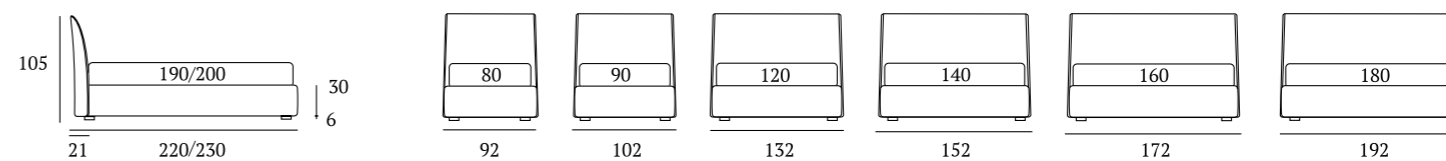

Time

DI SERIE:
Piede in legno **Circle** h cm 6, colore wengè

AS STANDARD:
Circle wooden foot H 6 cm, colour: wenge

OPTIONAL:
Piede in legno **Circle** h cm 6-10, colori bianco, naturale, wengè
Piede in legno **Classic** h cm 10, colori bianco, naturale, wengè
Piede in metallo **Steel** h cm 5, finitura cromo
Ruote **Carry**

OPTIONALS:
Circle wooden foot H 6-10 cm, colours: white, natural, wenge
Classic wooden foot H 10 cm, colours: white, natural, wenge
Steel metal foot H 5 cm, finish: chrome
Carry wheels