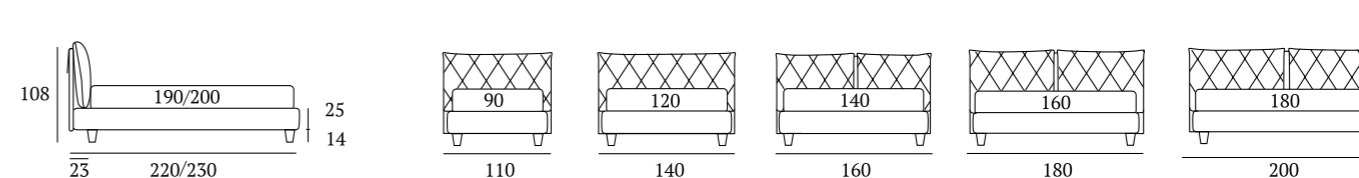

Soft Compatto

DI SERIE:
Piede in legno **Conic** h cm 14, colore wengè

OPTIONAL:
Piedi in legno **Conic, Classic, Log** h cm 14, colori bianco, wengè, naturale
Piedi in metallo **Peak** h cm 14, finiture cromo, bianco, manganese

AS STANDARD:
Conic wooden foot H 14 cm, colour: wenge

OPTIONALS:
Conic, Classic, Log wooden feet H 14 cm, colours: white, wenge, natural
Peak metal foot H 14 cm, finishes: chrome, white, manganese