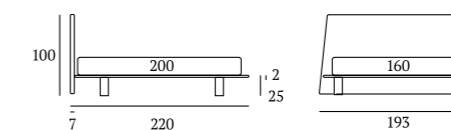

JC

/Letto Autoportante
Piede Jiff in plexiglass
Materasso e guanciali della linea Bside
Completo lenzuola colore 276
Cuscino decoro cm 40x40 e
due cuscini decoro cm 60x30
Telo arredo

/Free-standing bed
Jiff feet in plexiglass
Bside mattress and pillows
Bedding set, colour 276
Decorative cushion 40x40 cm and
two decorative cushions 60x30 cm
Coverlet