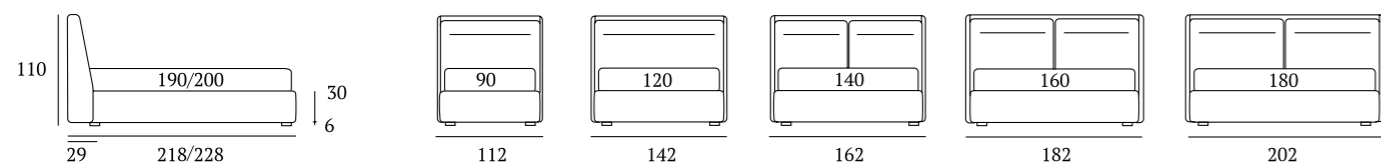

Join

DI SERIE:
Piede in legno **Cubic** h cm 6, colore wengè

OPTIONAL:
Piede in legno **Cubic** h cm 6-10, colori bianco, naturale, grigio, wengè
Piede in metallo **Steel** h cm 5, finitura cromo
Ruote **Carry**

AS STANDARD:
Cubic wooden foot H 6 cm, colour: wenge

OPTIONALS:
Cubic wooden foot H 6-10 cm, colours: white, natural, grey, wenge
Steel metal foot H 5 cm, finish: chrome
Carry wheels