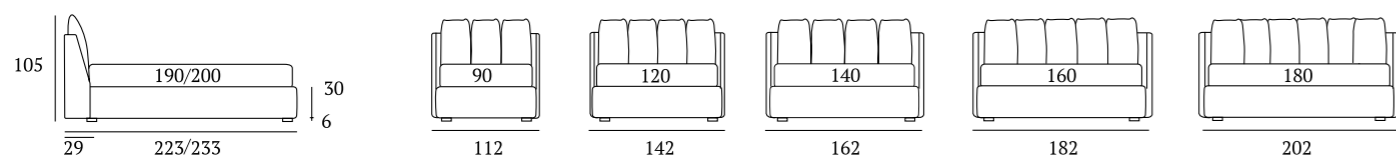

Fun

DI SERIE:
Piede in legno **Circle** h cm 6, colore wengè

OPTIONAL:
Piede in legno **Circle** h cm 6-10, colori bianco, naturale, wengè
Piede in metallo **Steel** h cm 5, finitura cromo
Ruote **Carry**

AS STANDARD:
Circle wooden foot H 6 cm, colour: wenge

OPTIONALS:
Circle wooden foot H 6-10 cm, colours: white, natural, wenge
Steel metal foot H 5 cm, finish: chrome
Carry wheels