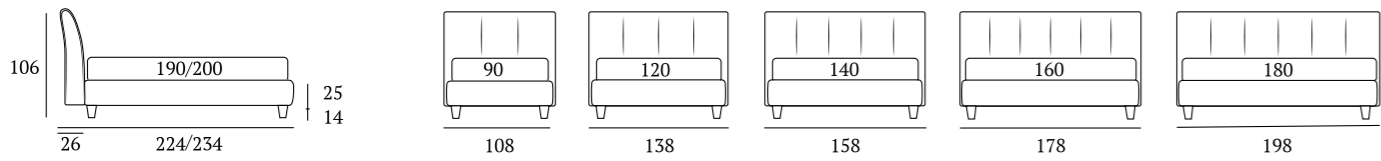

Premium Compatto

DI SERIE:
Piede in legno **Conic** h cm 14, colore wengè

AS STANDARD:
Conic wooden foot H 14 cm, colour: wenge

OPTIONAL:
Piedi in legno **Conic, Classic** h cm 14, colori bianco, naturale, wengè
Piedi in metallo **Glam, Fine, Peak** h cm 14, finiture cromo, bianco, manganese

OPTIONALS:
Conic, Classic wooden feet H 14 cm, colours: white, natural, wenge
Glam, Fine, Peak metal feet H 14 cm, finishes: chrome, white, manganese