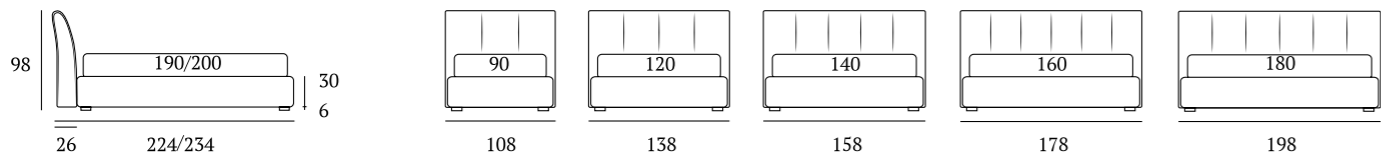

Premium

DI SERIE:
Piede in legno **Cubic** h cm 6, colore wengè

AS STANDARD:
Cubic wooden foot H 6 cm, colour: wenge

OPTIONAL:
Piede in legno **Cubic** h cm 6-10, colori bianco, naturale, grigio, wengè
Ruote **Carry**

OPTIONALS:
Cubic wooden foot H 6-10 cm, colours: white, natural, grey, wenge
Carry wheels