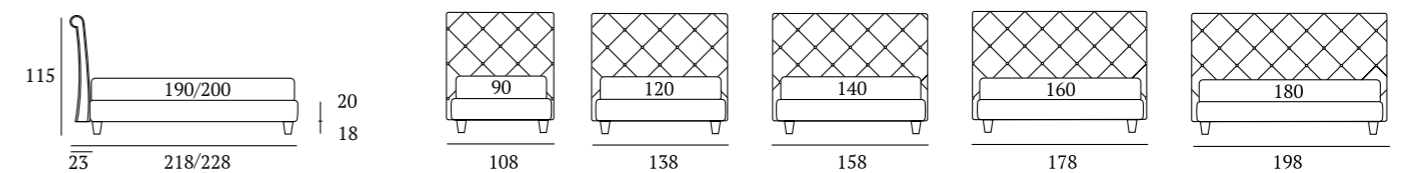

Novel Lux Lift

DI SERIE:
Piede in legno **Conic** h cm 18, colore wengè

AS STANDARD:
Conic wooden foot H 18 cm, colour: wenge

OPTIONAL:
Piedi in legno **Conic, Classic, Log** h cm 18, colori bianco, wengè, naturale

OPTIONALS:
Conic, Classic, Log wooden feet H 18 cm, colours: white, wenge, natural