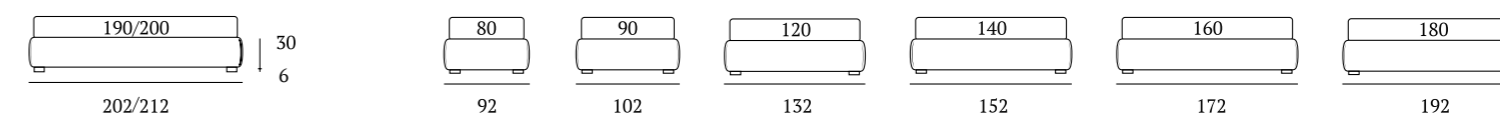

Sommier

DI SERIE:
Piede in legno **Cubic** h cm 6, colore wengè

OPTIONAL:
Piede in legno **Cubic** h cm 6-10, colori bianco, wengè, naturale, grigio
Piede in legno **Circle** h cm 6-10, colori bianco, wengè, naturale
Piede in legno **Classic** h cm 10, colori bianco, wengè, naturale
Piede in metallo **Steel** h cm 5, finitura cromo
Ruote **Carry**

AS STANDARD:
Cubic wooden foot H 6 cm, colour: wenge

OPTIONALS:
Cubic wooden foot H 6-10 cm, colours: white, wenge, natural, grey
Circle wooden foot H 6-10 cm, colours: white, wenge, natural
Classic wooden foot H 10 cm, colours: white, wenge, natural
Steel metal foot H 5 cm, finish: chrome
Carry wheels