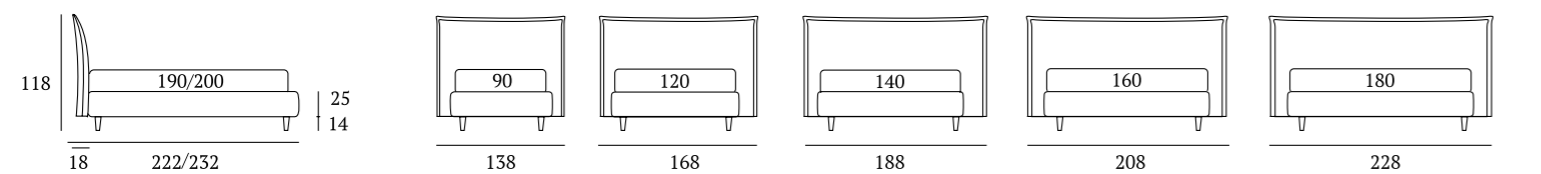

Honey Compatto

DI SERIE:
Piede in legno **Conic** h cm 14, colore wengè

AS STANDARD:
Conic wooden foot H 14 cm, colour: wenge

OPTIONAL:
Piedi legno **Conic, Log** h cm 14, colori bianco, naturale, wengè
Piedi in metallo **Fine, Glam, Peak** h cm 14, finiture cromo, bianco, manganese

OPTIONALS:
Conic, Log wooden feet H 14 cm, colours: white, natural, wenge
Fine, Glam, Peak metal feet H 14 cm, finishes: chrome, white, manganese