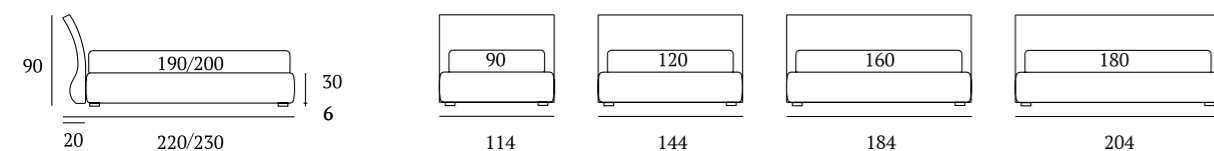

Smart

DI SERIE:
Piede in legno **Circle** h cm 6, colore wengè

OPTIONAL:
Piede in legno **Circle** h cm 6-10, colori bianco, wengè, naturale
Piede in legno **Classic** h cm 10, colori bianco, wengè, naturale

AS STANDARD:
Circle wooden foot H 6 cm, colour: wenge

OPTIONALS:
Circle wooden foot H 6-10 cm, colours: white, wenge, natural
Classic wooden foot H 10 cm, colours: white, wenge, natural