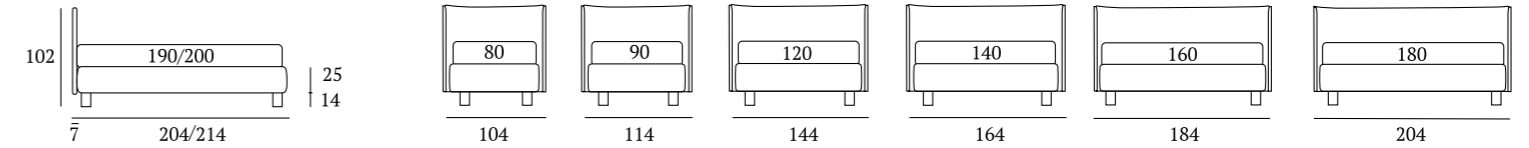

Good Rim Compatto

DI SERIE:
Piede in legno **Cubic** h cm 14, colore wengè

OPTIONAL:
Piede in legno **Cubic** h cm 14, colori bianco, naturale, grigio
Piede in legno **Conic** h cm 14, colori bianco, naturale, wengè
Piedi in metallo **Fine, Glam, Peak, Max** h cm 14, finiture cromo, bianco, manganese

AS STANDARD:
Cubic wooden foot H 14 cm, colour: wenge

OPTIONALS:
Cubic wooden foot H 14 cm, colours: white, natural, grey
Conic wooden foot H 14 cm, colours: white, natural, wenge
Fine, Glam, Peak, Max metal feet H 14 cm, finishes: chrome, white, manganese