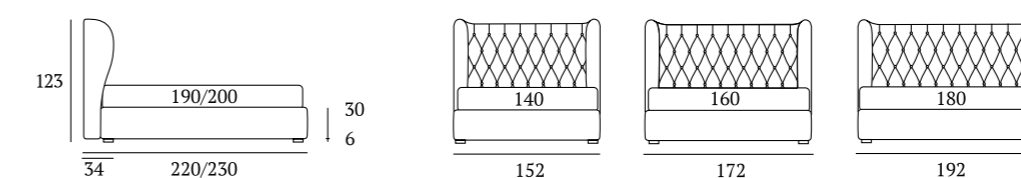

Gem

DI SERIE:
Piede in legno **Circle** h cm 6, colore wengè

OPTIONAL:
Piede in legno **Circle** h cm 6-10, colori bianco, wengè, naturale
Piede in legno **Classic** h cm 10, colori bianco, wengè, naturale
Ruote **Carry**

AS STANDARD:
Circle wooden foot H 6 cm, colour: wenge

OPTIONALS:
Circle wooden foot H 6-10 cm, colours: white, wenge, natural
Classic wooden foot H 10 cm, colours: white, wenge, natural
Carry wheels