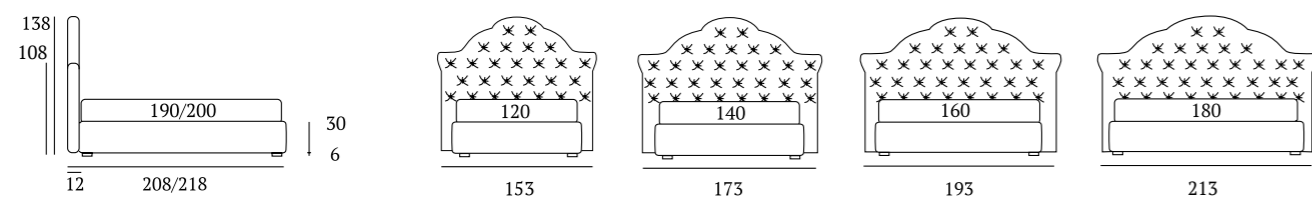

AS STANDARD:
Circle wooden foot H 6 cm, colour: wenge

OPTIONALS:
Circle wooden foot H 6-10 cm, colours: white, wenge, natural
Classic wooden foot H 10 cm, colours: white, wenge, natural
Carry wheels

Queen