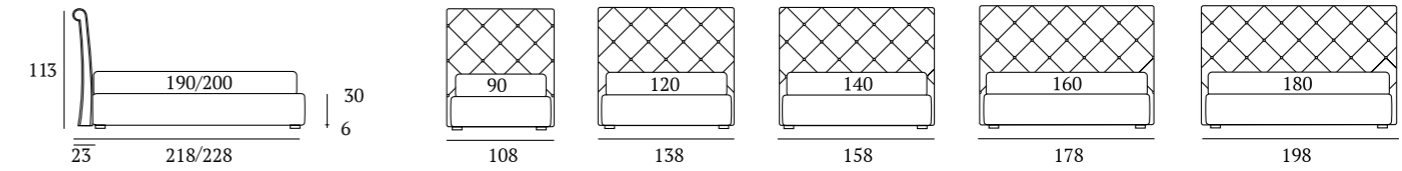

Novel Lux

DI SERIE:
Piede in legno **Circle** h cm 6, colore wengè

AS STANDARD:
Circle wooden foot H 6 cm, colour: wenge

OPTIONAL:
Piede in legno **Circle** h cm 6-10, colori bianco, wengè, naturale
Piede in legno **Classic** h cm 10, colori bianco, wengè, naturale
Ruote **Carry**

OPTIONALS:
Circle wooden foot H 6-10 cm, colours: white, wenge, natural
Classic wooden foot H 10 cm, colours: white, wenge, natural
Carry wheels