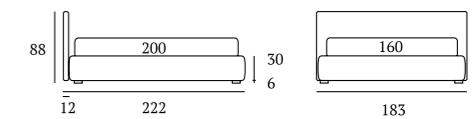

HAPPY MATERASSÈ

/Letto con finitura materassè
Materasso e guanciali della linea Bside
Completo lenzuola colore 243
Cuscino decoro cm 40x40 e
due cuscini decoro cm 55x45
Telo arredo

/Bed with materassè finish
Bside mattress and pillows
Bedding set, colour 243
Decorative cushion 40x40 cm and
two decorative cushions 55x45 cm
Coverlet

Bed HAPPY

Doppio look per Happy

Happy double look

Rivestimento con doppia cucitura nella versione base.
Rivestimento accoppiato ad una morbida imbottitura di poliestere rifinito con bordo nella versione materassè.

Covers with double stitching in the standard version.
Covers coupled with a soft polyester padding finished with edging in the materassè version.

HAPPY

/Letto
Materasso e guanciali della linea Bside
Completo lenzuola colore 273
Due cuscini decoro cm 40x40

/Bed
Bside mattress and pillows
Bedding set, colour 273
Two decorative cushions 40x40 cm