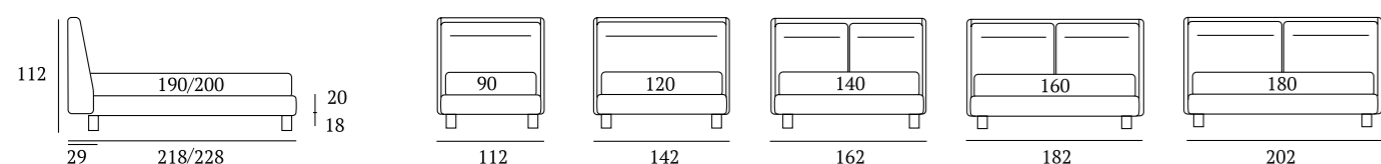

Join Lift

DI SERIE:
Piede in legno **Cubic** h cm 18, colore wengè

OPTIONAL:
Piede in legno **Cubic** h cm 18, colori bianco, naturale, grigio
Piedi in metallo **Fine, Glam, Peak, Lux, Max** h cm 18, finiture cromo, bianco, manganese
Piede in metallo **Up** h cm 18, finitura cromo

AS STANDARD:
Cubic wooden foot H 18 cm, colour: wenge

OPTIONALS:
Cubic wooden foot H 18 cm, colours: white, natural, grey
Fine, Glam, Peak, Lux, Max metal feet H 18 cm, finishes: chrome, white, manganese
Up metal foot H 18 cm, finish: chrome