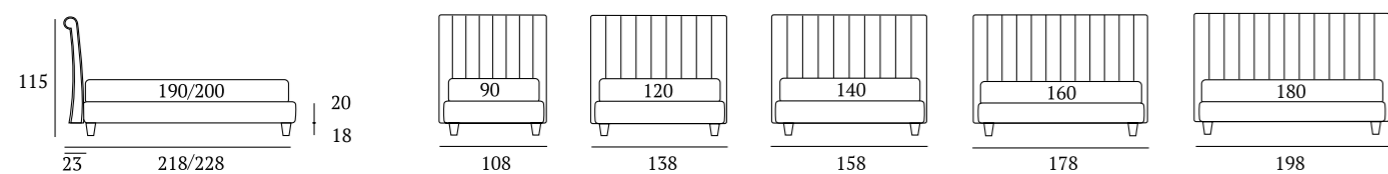

Novel Style Lift

DI SERIE:
Piede in legno **Conic** h cm 18, colore wengè

OPTIONAL:
Piedi in legno **Conic, Classic, Log** h cm 18, colori bianco, wengè, naturale

AS STANDARD:
Conic wooden foot H 18 cm, colour: wenge

OPTIONALS:
Conic, Classic, Log wooden feet H 18 cm, colours: white, wenge, natural