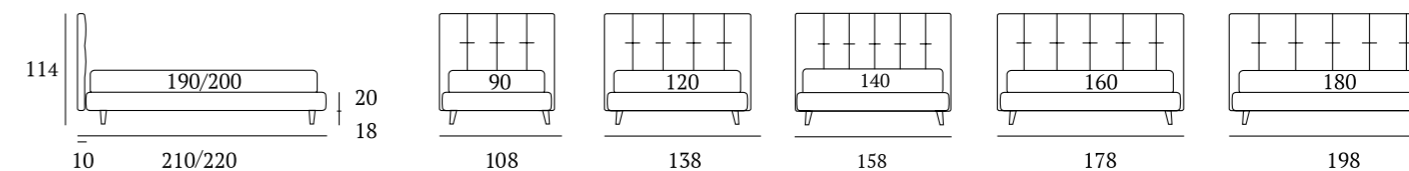

Positive Lift

DI SERIE:
Piede in legno **Log** h cm 18, colore wengè

AS STANDARD:
Log wooden foot H 18 cm, colour: wenge

OPTIONAL:
Piede in legno **Log** h cm 18, colori bianco, naturale
Piedi in metallo **Fine, Glam, Peak, Lux** h cm 18, finiture cromo, bianco, manganese

OPTIONALS:
Log wooden foot H 18 cm, colours: white, natural, grey
Fine, Glam, Peak, Lux metal feet H 18 cm, finishes: chrome, white, manganese