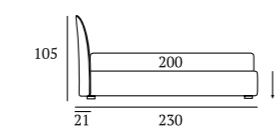

/Bed
 Bside mattress and pillows
 Bedding set, colour 243
 Decorative cushion 40x40 cm,
 decorative cushion 60x30 cm with
 Line finish and buttons,
 decorative cushion 40x40 cm with
 Line finish and button
 Morfeo blanket, colour 6100
 Coverlet