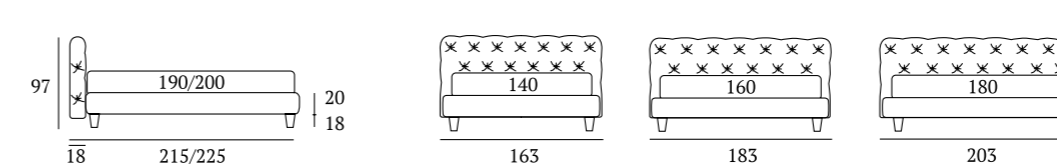

King Lift

DI SERIE:
Piede in legno **Conic** h cm 18, colore wengè

OPTIONAL:
Piedi in legno **Conic, Classic** h cm 18, colori bianco, wengè, naturale
Piede in metallo **Peak** h cm 18, finiture cromo, bianco, manganese

AS STANDARD:
Conic wooden foot H 18 cm, colour: wenge

OPTIONALS:
Conic, Classic wooden feet H 18 cm, colours: white, wenge, natural
Peak metal foot H 18 cm, finishes: chrome, white, manganese