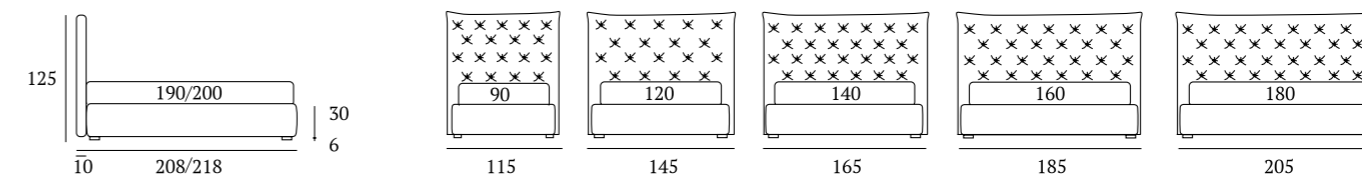

Tender

DI SERIE:
Piede in legno **Cubic** h cm 6, colore wengè

AS STANDARD:
Cubic wooden foot H 6 cm, colour: wenge

OPTIONAL:
Piede in legno **Cubic** h cm 6-10, colori bianco, naturale, grigio, wengè
Piede in legno **Classic** h cm 10, colori bianco, naturale, wengè
Ruote **Carry**

AS STANDARD:
Cubic wooden foot H 6-10 cm, colours: white, natural, grey, wenge
Classic wooden foot H 10 cm, colours: white, natural, wenge
Carry wheels