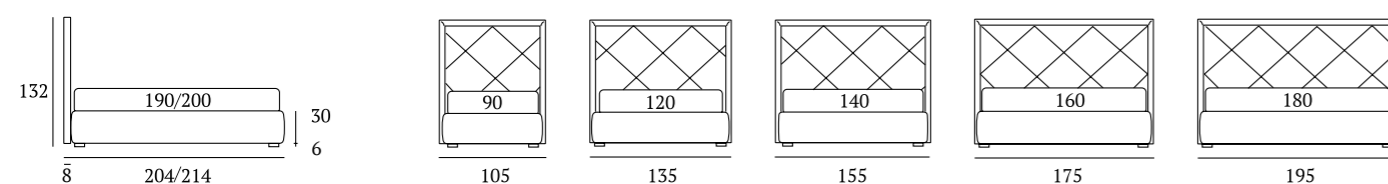

Precious

DI SERIE:
Piede in legno **Circle** h cm 6, colore wengè

OPTIONAL:
Piede in legno **Circle** h cm 6-10, colori bianco, wengè, naturale
Piede in legno **Classic** h cm 10, colori bianco, wengè, naturale
Ruote **Carry**

AS STANDARD:
Circle wooden foot H 6 cm, colour: wenge

OPTIONALS:
Circle wooden foot H 6-10 cm, colours: white, wenge, natural
Classic wooden foot H 10 cm, colours: white, wenge, natural
Carry wheels