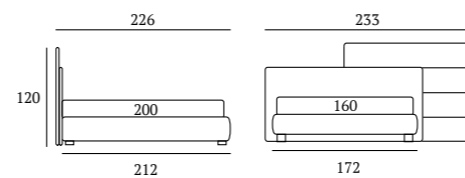

PANNELLO MATCH PROGRAMM

/Sommier
Pannello Match cm L 183 H 92
Pannello modulare Match cm L 155 H 120
Un piano Match cm L 45 con finitura manganese
Materasso e guanciali della linea Bside
Completo lenzuola colore 243
Tre cuscini decoro cm 40x40
Teli arredo

/Divan bed
Match panel L 183 H 92 cm
Modular Match panel L 155 H 120 cm
Modular Match panel L 45 cm in manganese finish
Bside mattress and pillows
Bedding set, colour 243
Three decorative cushions 40x40 cm
Coverlets