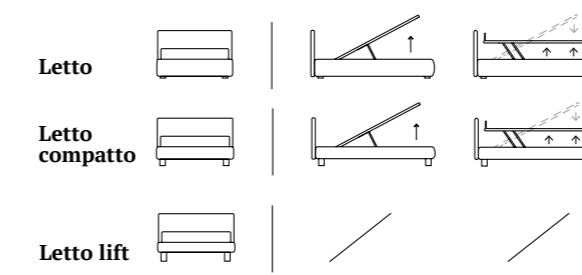

Letto Lift
Piede Classic in legno colore bianco
Materasso e guanciali della linea Bside
Completo lenzuola colore 280
Plaid Morfeo colore 1200

Lift bed
Classic feet in wood, white
Bside mattress and pillows
Bedding set, colour 280
Morfeo blanket, colour 1200