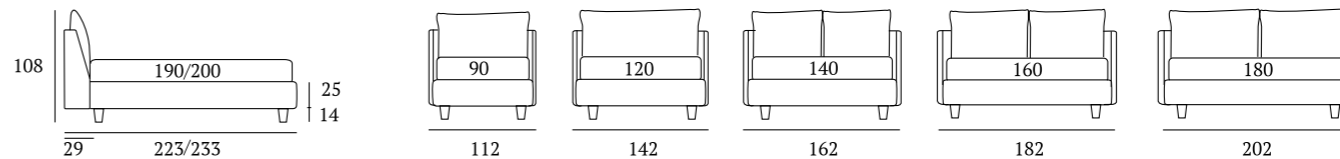

Fun Double Compatto

DI SERIE:
Piede in legno **Conic** h cm 14, colore wengè

OPTIONAL:
Piedi in legno **Conic, Log** h cm 14, colori bianco, naturale, wengè
Piedi in metallo **Glam, Peak, Max** h cm 14, finiture cromo, bianco, manganese

AS STANDARD:
Conic wooden foot H 14 cm, colour: wenge

OPTIONALS:
Conic, Log wooden feet H 14 cm, colours: white, natural, wenge
Glam, Peak, Max metal feet H 14 cm, finishes: chrome, white, manganese