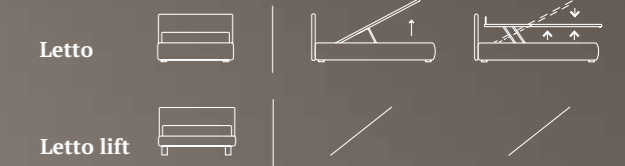

Letto
Piede Classic in legno colore bianco
Materasso e guanciali della linea Bside
Completo lenzuola colore 188
Due cuscini rullo cm 80,
tre cuscini decoro cm 60X30 con volant
Coperta Afrodite colore 1015
Plaid Morfeo colore 1000
Panca cm 150

Bed
Classic feet in wood, white
Bside mattress and pillows
Bedding set, colour 188
Two bolster cushions 80 cm,
three decorative cushions 60X30 cm with flange
Afrodite cover, colour 1015
Morfeo blanket, colour 1000
Bench 150 cm