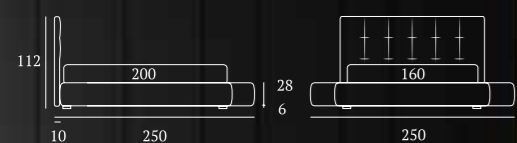

SPECIAL

/Letto
Materasso e guanciali della linea Bside
Completo lenzuola colore 01 e colore 138
Cuscino decoro cm 40x40

/Bed
Bside mattress and pillows
Bedding set, colour 01 and colour 138
Decorative cushion 40x40 cm