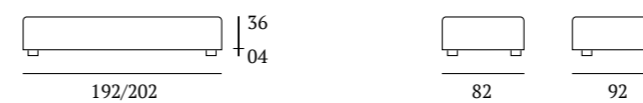

Letto Pouff