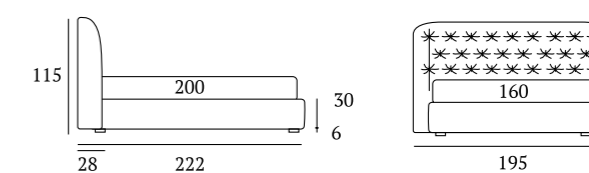

Bed
 Circle feet in wood, white
 Bside mattress and pillows
 Bedding set, colour 01
 Two decorative cushions 60X30 cm,
 decorative cushion 55X45 cm and
 decorative cushion 40X40 cm
 Morfeo blanket, colour 6100
 Coverlet