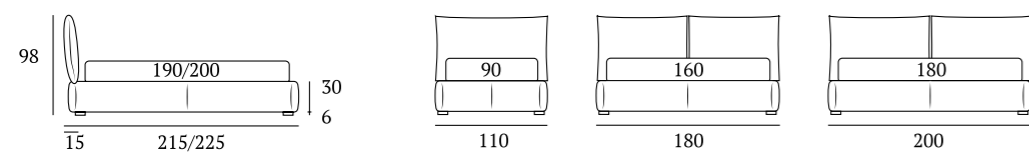

Chic

DI SERIE:
Piede in legno **Cubic** h cm 6, colore wengè

AS STANDARD:
Cubic wooden foot H 6 cm, colour: wenge

OPTIONAL:
Piede in legno **Cubic** h cm 6-10, colori bianco, naturale, grigio, wengè
Ruote **Carry**

OPTIONALS:
Cubic wooden foot H 6-10 cm, colours: white, natural, grey, wenge
Carry wheels