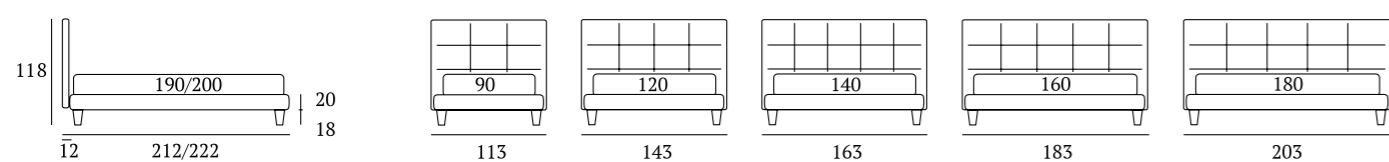

Essential Lift

DI SERIE:
Piede in legno **Conic** h cm 18, colore wengè

AS STANDARD:
Conic wooden foot H 18 cm, colour: wenge

OPTIONAL:
Piedi in legno **Conic, Classic** h cm 18, colori bianco, naturale, wengè
Piedi in metallo **Lux, Fine** h cm 18, finiture cromo, bianco, manganese

OPTIONALS:
Conic, Classic wooden feet H 18 cm, colours: white, natural, wenge
Lux, Fine metal feet H 18 cm, finishes: chrome, white, manganese