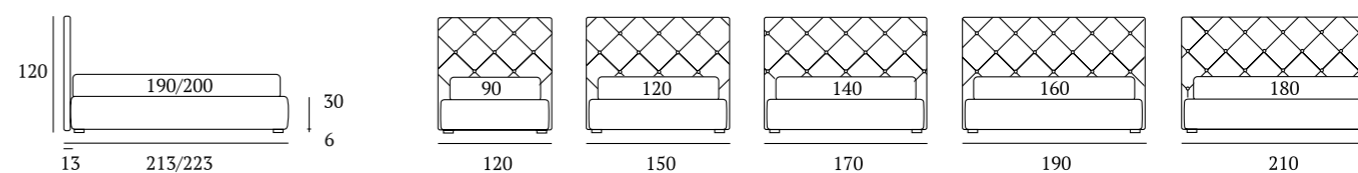

Diamond

DI SERIE:
Piede in legno **Circle** h cm 6, colore wengè

AS STANDARD:
Circle wooden foot H 6 cm, colour: wenge

OPTIONAL:
Piede in legno **Circle** h cm 6-10, colori bianco, naturale, wengè
Piede in legno **Classic** h cm 10, colori bianco, naturale, wengè

OPTIONALS:
Circle wooden foot H 6-10 cm, colours: white, natural, wenge
Classic wooden foot H 10 cm, colours: white, natural, wenge