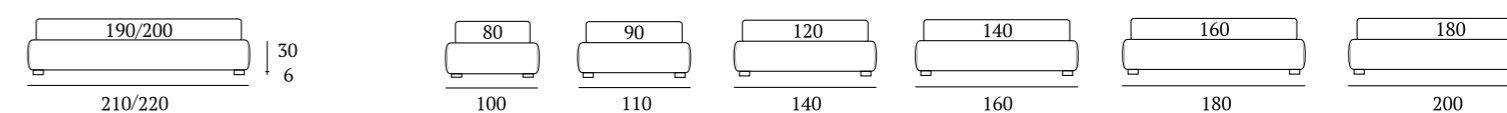

Sommier Large

DI SERIE:
Piede in legno **Cubic** h cm 6, colore wengè

OPTIONAL:
Piede in legno **Cubic** h cm 6-10, colori bianco, naturale, grigio, wengè
Piede in legno **Circle** h cm 6-10, colori bianco, naturale, wengè
Piede in legno **Classic** h cm 10, colori bianco, naturale, wengè

AS STANDARD:
Cubic wooden foot H 6 cm, colour: wenge

OPTIONALS:
Cubic wooden foot H 6-10 cm, colours: white, natural, grey, wenge
Circle wooden foot H 6-10 cm, colours: white, natural, wenge
Classic wooden foot H 10 cm, colours: white, natural, wenge