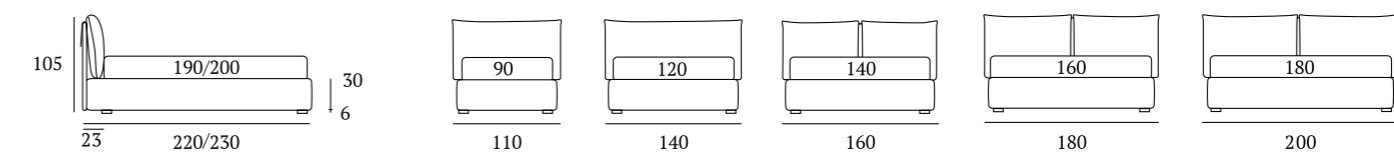

Informazioni tecniche

Technical Sheet

LETTI / BEDS
pag. 159

TIPOLOGIE PIEDI E RUOTE / FEET AND WHEELS
pag. 182

Arty

DI SERIE:
Piede in legno **Circle** h cm 6, colore wengè

OPTIONAL:
Piede in legno **Circle** h cm 6-10, colori bianco, naturale, wengè
Piede in legno **Classic** h cm 10, colori bianco, naturale, wengè
Ruote **Carry**

AS STANDARD:
Circle wooden foot H 6 cm, colour: wenge

OPTIONALS:
Circle wooden foot H 6-10 cm, colours: white, natural, wenge
Classic wooden foot H 10 cm, colours: white, natural, wenge
Carry wheels