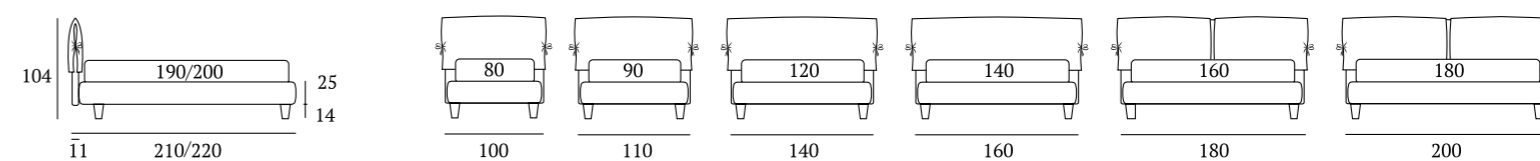

Fine Compatto

DI SERIE:
Piede in legno **Conic** h cm 14, colore wengè

AS STANDARD:
Conic wooden foot H 14 cm, colour: wenge

OPTIONAL:
Piedi in legno **Conic, Classic, Log** h cm 14, colori bianco, naturale, wengè
Piedi in metallo **Fine, Peak** h cm 14, finiture cromo, bianco, manganese

OPTIONALS:
Conic, Classic, Log wooden feet H 14 cm, colours: white, natural, wenge
Fine, Peak metal feet H 14 cm, finishes: chrome, white, manganese