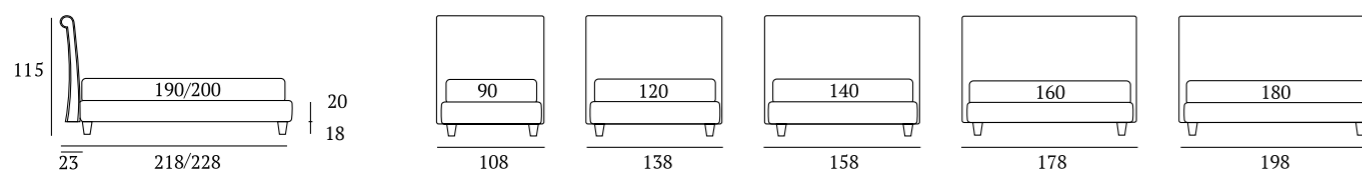

Novel Lift

DI SERIE:
Piede in legno **Conic** h cm 18, colore wengè

AS STANDARD:
Conic wooden foot H 18 cm, colour: wenge

OPTIONAL:
Piedi in legno **Conic, Classic, Log** h cm 18, colori bianco, wengè, naturale

OPTIONALS:
Conic, Classic, Log wooden feet H 18 cm, colours: white, wenge, natural