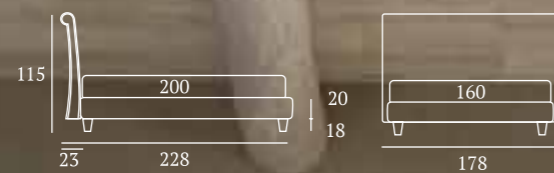

Letto Lift
Materasso della linea Bside
Completo lenzuola colore 01
Due cuscini rullo cm 80, cuscino decoro cm 55X45 con finitura Line e bottoni, cuscino decoro cm 60X30, cuscino decoro cm 60X30 con finitura Line e bottoni, cuscino decoro cm 40X40 con finitura Line e bottone Plaid Morfeo colore 4000 e plaid Texture colore 4000