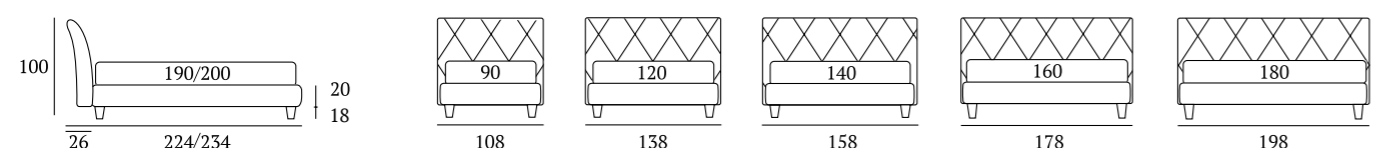

Kilt Lift

DI SERIE:
Piede in legno **Conic** h cm 18, colore wengè

OPTIONAL:
Piedi in legno **Conic, Classic** h cm 18, colori bianco, wengè, naturale

AS STANDARD:
Conic wooden foot H 18 cm, colour: wenge

OPTIONALS:
Conic, Classic wooden feet H 18 cm, colours: white, wenge, natural