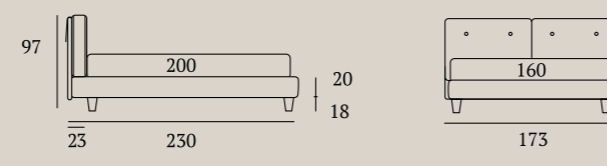

Il bordo sottolinea la purezza della forma. Il bottone irrompe nella geometria. Connubio perfetto.

Piping outlines pure forms. Buttons burst through the geometric shapes. A perfect pairing.

Letto Lift
Piede Classic in legno colore bianco
Materasso e guanciali della linea Bside
Completo lenzuola colore 01
Cuscino decoro cm 40X40 con finitura Line e bottone
Plaid Morfeo colore 1000 e colore 6100
Telo arredo

*Lift bed
Classic feet in wood, white
Bside mattress and pillows
Bedding set, colour 01
Decorative cushion 40X40 cm with Line finish and button
Morfeo blanket, colour 1000 and 6100
Coverlet*