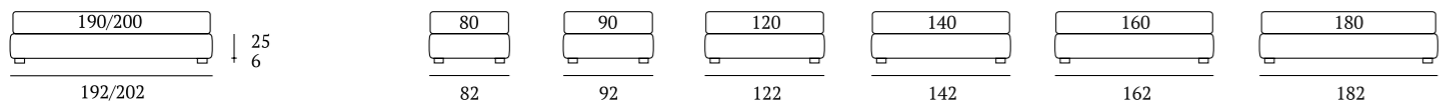

OPTIONALS:
Conic, Log wooden feet H 18 cm, colours: white, natural, wenge
Cubic wooden foot H 18 cm, colours: white, natural, grey, wenge
Up metal feet foot H 18 cm, finish: chrome
Disk wheels

Sommier Filo