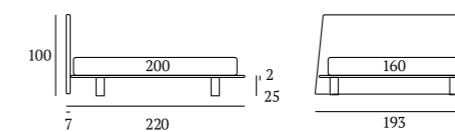

JT ~~~~~

*/Letto Autoportante
Piede jiff in plexiglass
Materasso e guanciali della linea Bside
Completo lenzuola colore 138
Cuscino decoro cm 40x40 con ricamo JT e
un cuscino decoro cm 60x30
Teli arredo*

*/Free-standing bed
Jiff feet in plexiglass
Bside mattress and pillows
Bedding set, colour 138
Decorative cushion 40x40 cm with JT embroidery
and decorative cushion 60x30 cm
Coverlets*