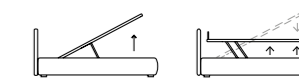

Variabilità costante

Constant variability

Tape è un letto di forte personalità dove i colori diventano protagonisti. Fasce verticali su testiera e giroletto cucite con metodo vintage, permettono di accostare, con sensibilità più o meno decisa, colori e trame per combinazioni infinite.

Tape is a bed characterised by a strong personality, in which the colours become the main protagonists. Vertical stripes on the headboard and a bed frame featuring vintage stitching make it possible to combine colours and textures with more or less defined personalities, for endless combinations.

TAPE

/Letto
Materasso e guanciali della linea Bside
Completo lenzuola colore 278
Plaid Pantelleria colore 04 e colore 10

/Bed
Bside mattress and pillows
Bedding set, colour 278
Pantelleria blanket, colour 04 and colour 10

Letto

Letto compatto

Letto auto-portante