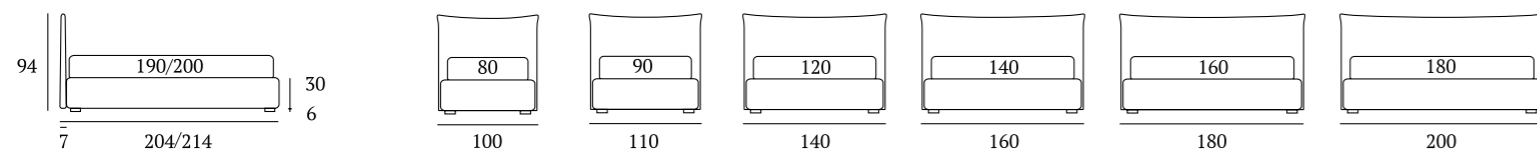

Good

DI SERIE:
Piede in legno **Cubic** h cm 6, colore wengè

OPTIONAL:
Piede in legno **Cubic** h cm 6-10, colori bianco, naturale, grigio, wengè
Piedi in metallo **Steel** h cm 5, finitura cromo
Ruote **Carry**

AS STANDARD:
Cubic wooden foot H 6 cm, colour: wenge

OPTIONALS:
Cubic wooden foot H 6-10 cm, colours: white, natural, grey, wenge
Steel metal foot H 5 cm, finish: chrome
Carry wheels