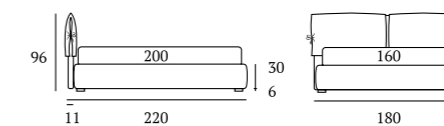

FINE

/Letto
Materasso e guanciali della linea Bside
Completo lenzuola colore 278
Due cuscini decoro cm 40x40,
cuscino decoro cm 60x30
Coperta Afrodite colore 6010
Plaid Morfeo colore 4000

/Bed
Bside mattress and pillows
Bedding set, colour 278
Two decorative cushions 40x40 cm,
decorative cushion 60x30 cm
Afrodite cover, colour 6010
Morfeo blanket, colour 4000