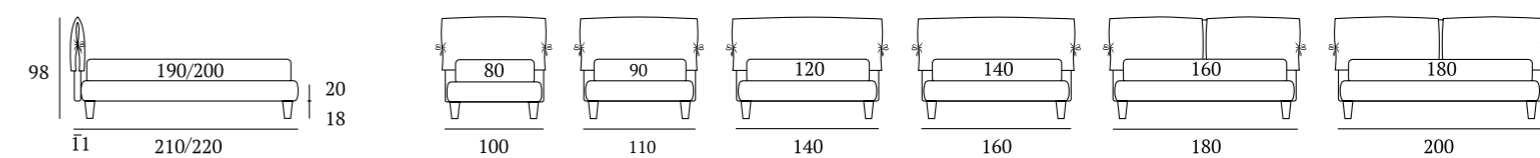

Fine Lift

DI SERIE:
Piede in legno **Conic** h cm 18, colore wengè

AS STANDARD:
Conic wooden foot H 18 cm, colour: wenge

OPTIONAL:
Piedi in legno **Conic, Classic, Log** h cm 18, colori bianco, naturale, wengè
Piedi in metallo **Fine, Peak** h cm 18, finiture cromo, bianco, manganese

OPTIONALS:
Conic, Classic, Log wooden feet H 18 cm, colours: white, natural, wenge
Fine, Peak metal feet H 18 cm, finishes: chrome, white, manganese