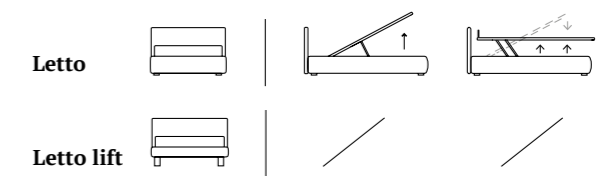

FANCY

/Letto
Materasso e guanciali della linea Bside
Completo lenzuola colore 188

/Bed
Bside mattress and pillows
Bedding set, colour 188