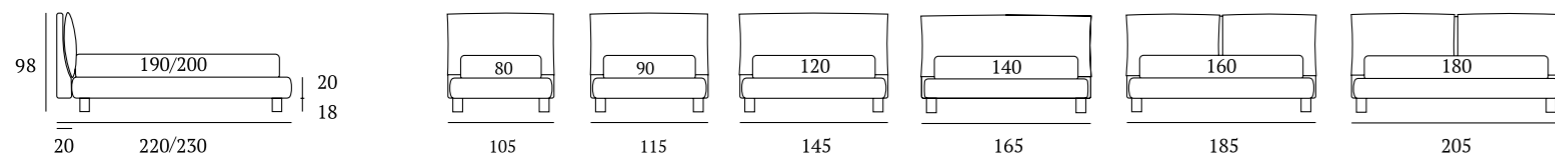

Quiet Lift

DI SERIE:
Piede in legno **Cubic** h cm 18, colore wengè

AS STANDARD:
Cubic wooden foot H 18 cm, colour: wenge

OPTIONAL:
Piede in legno **Cubic** h cm 18, colori bianco, naturale, grigio
Piedi in metallo **Fine, Glam, Peak, Max** h cm 18, finiture cromo, bianco, manganese

OPTIONALS:
Cubic wooden foot H 18 cm, colours: white, natural, grey
Fine, Glam, Peak, Max metal feet H 18 cm, finishes: chrome, white, manganese