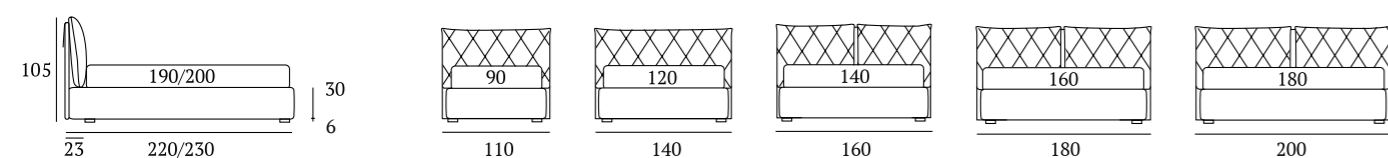

Soft

DI SERIE:
Piede in legno **Circle** h cm 6, colore wengè

OPTIONAL:
Piede in legno **Circle** h cm 6-10, colori bianco, wengè, naturale
Piede in legno **Classic** h cm 10, colori bianco, wengè, naturale
Ruote **Carry**

AS STANDARD:
Circle wooden foot H 6 cm, colour: wenge

OPTIONALS:
Circle wooden foot H 6-10 cm, colours: white, wenge, natural
Classic wooden foot H 10 cm, colours: white, wenge, natural
Carry wheels