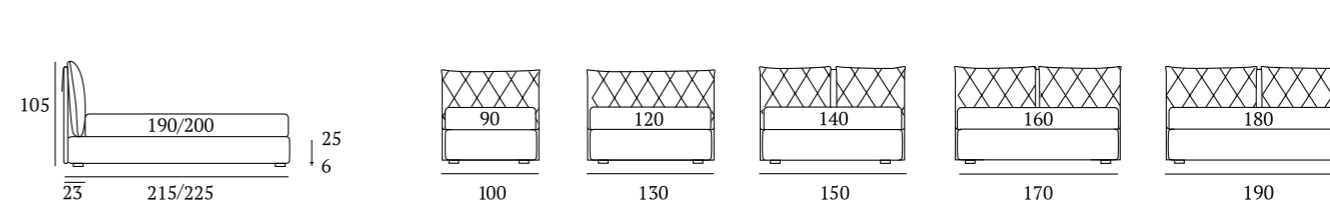

Soft Filo

DI SERIE:
Piede in legno **Circle** h cm 6, colore wengè

OPTIONAL:
Piede in legno **Circle** h cm 6-10, colori bianco, wengè, naturale
Piede in legno **Classic** h cm 10, colori bianco, wengè, naturale
Ruote **Carry**

AS STANDARD:
Circle wooden foot H 6 cm, colour: wenge

OPTIONALS:
Circle wooden foot H 6-10 cm, colours: white, wenge, natural
Classic wooden foot H 10 cm, colours: white, wenge, natural
Carry wheels