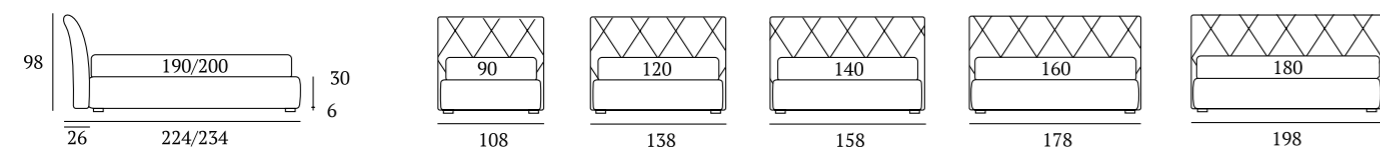

Kilt

DI SERIE:
Piede in legno **Circle** h cm 6, colore wengè

OPTIONAL:
Piede in legno **Circle** h cm 6-10, colori bianco, wengè, naturale
Piede in legno **Classic** h cm 10, colori bianco, wengè, naturale
Ruote **Carry**

AS STANDARD:
Circle wooden foot H 6 cm, colour: wenge

OPTIONALS:
Circle wooden foot H 6-10 cm, colours: white, wenge, natural
Classic wooden foot H 10 cm, colours: white, wenge, natural
Carry wheels