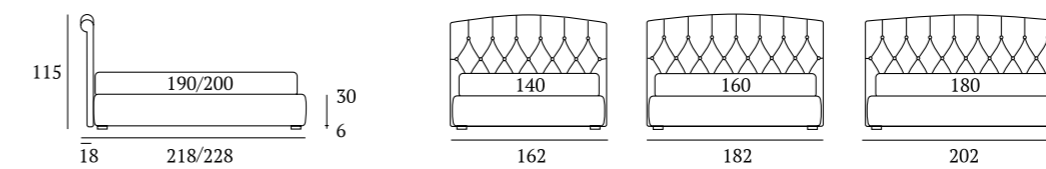

Informazioni tecniche

Technical Sheet

LETTI / BEDS
pag. 67

TIPOLOGIE PIEDI E RUOTE / FEET AND WHEELS
pag. 78

Dream

DI SERIE:
Piede in legno **Circle** h cm 6, colore wengè

OPTIONAL:
Piede in legno **Circle** h cm 6-10, colori bianco, wengè, naturale
Piede in legno **Classic** h cm 10, colori bianco, wengè, naturale

AS STANDARD:
Circle wooden foot H 6 cm, colour: wenge

OPTIONALS:
Circle wooden foot H 6-10 cm, colours: white, wenge, natural
Classic wooden foot H 10 cm, colours: white, wenge, natural