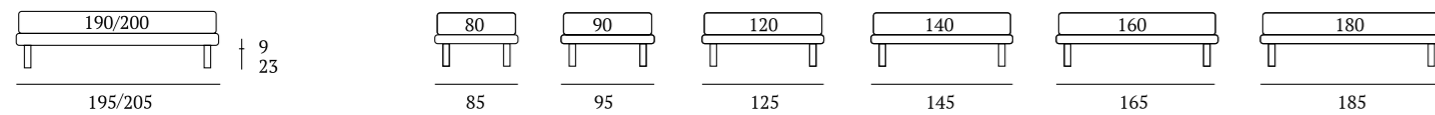

Sommier Autoportante