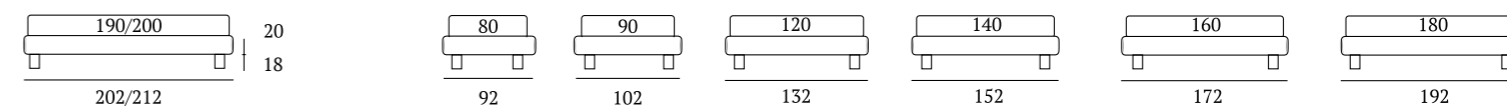

Sommier Lift

DI SERIE:
Piede in legno **Cubic** h cm 18, colore wengè

OPTIONAL:
Piede in legno **Cubic** h cm 18, colori bianco, naturale, grigio
Piedi in legno **Conic, Classic, Log** h cm 18, colori bianco, naturale, wengè
Piedi in metallo **Fine, Glam, Lux, Peak, Max** h cm 18, finiture cromo, bianco, manganese
Piede in metallo **Up** h cm 18, finitura cromo
Piede in metallo **Top** h cm 18, finitura satinato

AS STANDARD:
Cubic wooden foot H 18 cm, colour: wenge

OPTIONALS:
Cubic wooden foot H 18 cm, colours: white, natural, grey
Conic, Classic, Log wooden feet H 18 cm, colours: white, natural, wenge
Fine, Glam, Lux, Peak, Max metal feet H 18 cm, finishes: chrome, white, manganese
Up metal feet foot H 18 cm, finish: chrome
Top metal feet foot H 18 cm, finish: satin