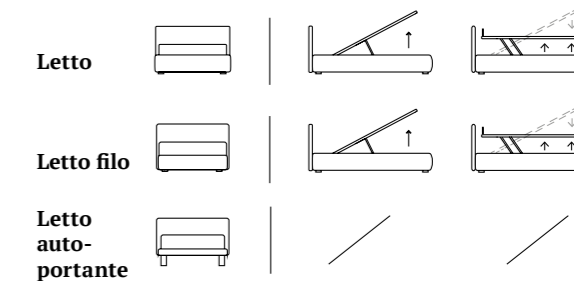

JT ~~~~~

*/Letto Autoportante
Piede jiff in plexiglass
Materasso e guanciali della linea Bside
Completo lenzuola colore 138
Cuscino decoro cm 40x40 con ricamo JT e
un cuscino decoro cm 60x30
Teli arredo*

*/Free-standing bed
Jiff feet in plexiglass
Bside mattress and pillows
Bedding set, colour 138
Decorative cushion 40x40 cm with JT embroidery
and decorative cushion 60x30 cm
Coverlets*