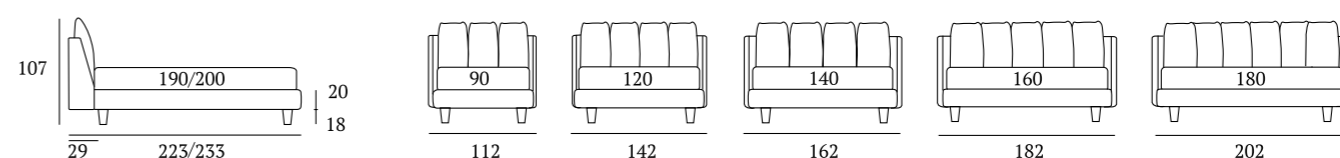

Fun Lift

DI SERIE:
Piede in legno **Conic** h cm 18, colore wengè

OPTIONAL:
Piedi in legno **Conic, Log** h cm 18, colori bianco, naturale, wengè
Piedi in metallo **Glam, Peak, Lux, Max** h cm 18, finiture cromo, bianco, manganese

AS STANDARD:
Conic wooden foot H 18 cm, colour: wenge

OPTIONALS:
Conic, Log wooden feet H 18 cm, colours: white, natural, wenge
Glam, Peak, Lux, Max metal feet H 18 cm, finishes: chrome, white, manganese