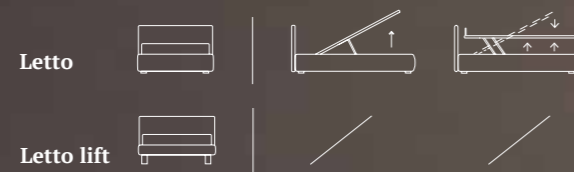

TENDER

/Letto
Piede Cubic in legno colore grigio
Materasso e guanciali della linea Bside
Completo lenzuola colore 36
Due cuscini decoro cm 60x30 e cuscino
decoro cm 40x40

/Bed
Cubic feet in wood, grey
Bside mattress and pillows
Bedding set, colour 36
Two decorative cushions 60x30 cm and
decorative cushion 40x40 cm

Letto

Letto lift