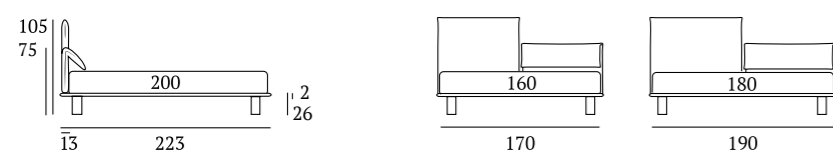

Just Piano ortopedico

DI SERIE:
Piede in ABS **Bolt** h cm 19

OPTIONAL:
Piede in plexiglass **Jiff** h cm 19
Piede in metallo **Top** h cm 18-23, finitura satinato
Piede in metallo **Twist** h cm 20, finiture cromo, bianco, manganese
Piede in metallo **Glam** h cm 24, finiture cromo, bianco, manganese

AS STANDARD:
Bolt ABS foot H 19 cm

OPTIONALS:
Jiff plexiglass foot H 19 cm
Top metal foot H 18-23 cm, finish: satin
Twist metal foot H 20 cm, finishes: chrome, white, manganese
Glam metal foot H 24 cm, finishes: chrome, white, manganese