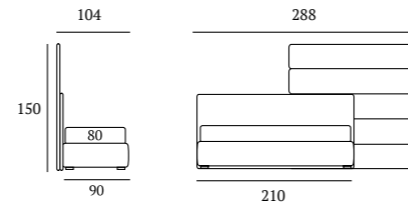

PANNELLO MATCH PROGRAMM

/Sommier Sottosopra con rete Dolì
Pannello Match cm L 213 H 92
Pannello modulare Match cm L 155 H 150
Due piani Match cm L 65 e
un piano Match cm L 45
finitura gesso
Materasso e guanciale della linea Bside
Completo copripiumino colore 279
Plaid Norvegia colore 5090
Plaid Pantelleria colore 04
/Upside down divan bed with Dolì support
system

Match panel L 213 H 92 cm
Modular Match panel L 155 H 150 cm
Two Match tops L 65 cm and
one Match top L 45 cm
plaster finish
Bside Mattress and pillow
Duvet cover set, colour 279
Norvegia blanket, colour 5090
Pantelleria blanket, colour 04