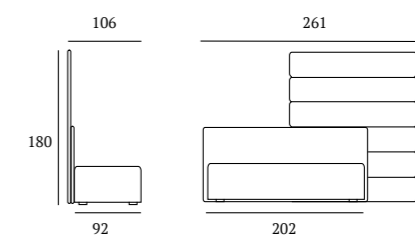

PANNELLO MATCH PROGRAMM

/Letto Pouff
Pannello Match cm L 213 H 92
Pannello modulare Match cm L 155 H 180
Due piani Match cm L 45 e
un piano Match cm L 65
finitura manganese
Due schienali Match cm 85 e
due cuscini cm 55x30
Cuscino rullo cm 80
Plaid Pantelleria colore 04

/Footstool bed
Match panel L 213 H 92 cm
Modular Match panel L 155 H 180 cm
Two Match tops L 45 cm and
one Match top L 65 cm
in manganese finish
Two Match back panels 85 cm and
two cushions 55x30 cm
Tube cushion 80 cm
Pantelleria blanket, colour 04