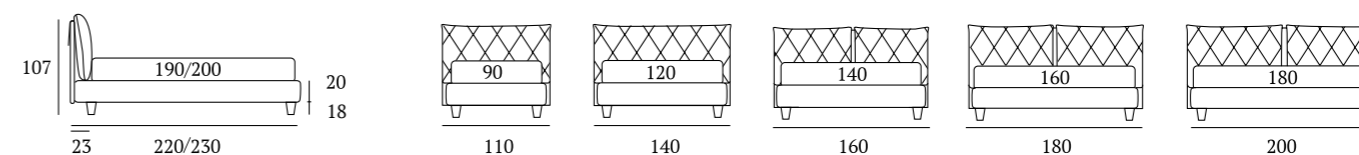

Soft Lift

DI SERIE:
Piede in legno **Conic** h cm 18, colore wengè

OPTIONAL:
Piedi in legno **Conic, Classic, Log** h cm 18, colori bianco, wengè, naturale
Piede in metallo **Peak** h cm 18, finiture cromo, bianco, manganese

AS STANDARD:
Conic wooden foot H 18 cm, colour: wenge

OPTIONALS:
Conic, Classic, Log wooden feet H 18 cm, colours: white, wenge, natural
Peak metal foot H 18 cm, finishes: chrome, white, manganese