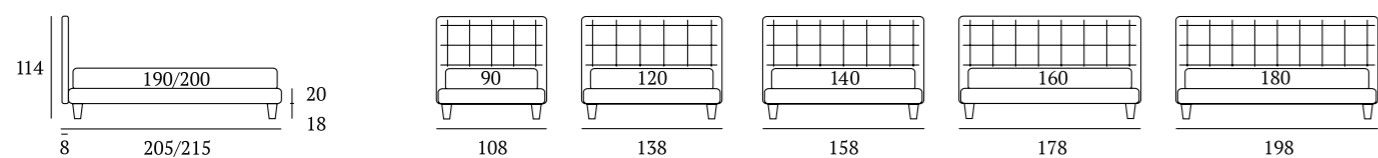

Fancy Lift

DI SERIE:
Piede in legno **Conic** h cm 18, colore wengè

AS STANDARD:
Conic wooden foot H 18 cm, colour: wenge

OPTIONAL:
Piedi in legno **Conic, Classic** h cm 18, colori bianco, naturale, wengè
Piedi in metallo **Fine, Peak, Lux** h cm 18, finiture cromo, bianco, manganese

OPTIONALS:
Conic, Classic wooden feet H 18 cm, colours: white, natural, wenge
Fine, Peak, Lux metal feet H 18 cm, finishes: chrome, white, manganese