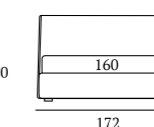

/Bed
 Bside mattress and pillows
 Bedding set, colour 243
 Decorative cushion 40x40 cm,
 decorative cushion 60x30 cm with
 Line finish and buttons,
 decorative cushion 40x40 cm with
 Line finish and button
 Morfeo blanket, colour 6100
 Coverlet