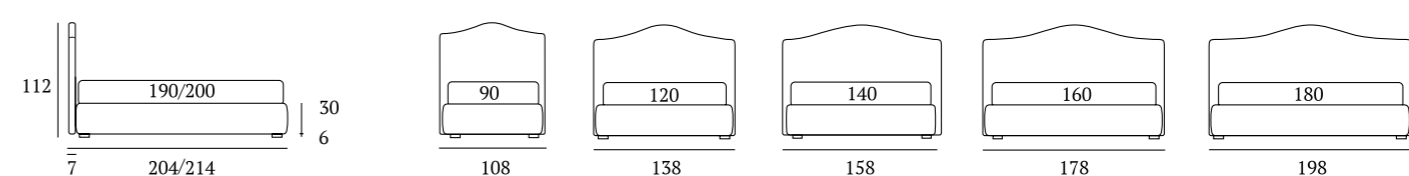

AS STANDARD:
Circle wooden foot H 6 cm, colour: wenge

OPTIONALS:
Circle wooden foot H 6-10 cm, colours: white, wenge, natural
Classic wooden foot H 10 cm, colours: white, wenge, natural

Lovely

DI SERIE:
Piede in legno **Circle** h cm 6, colore wengè