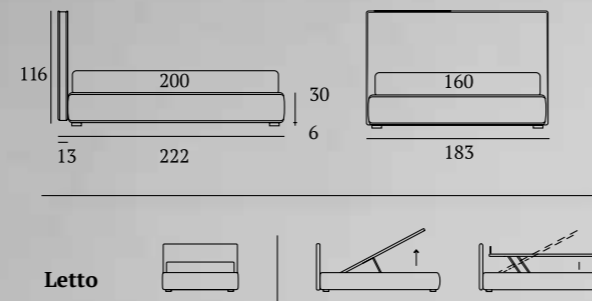

Letto

Piede Classic in legno colore naturale

Materasso e guanciaie della linea Bside

Completo lenzuola colore 01

Due cuscini rullo cm 80 con finitura Line,

cuscino decoro cm 60X30 con volant,

cuscino decoro cm 60X30 con finitura Line e bottoni,

cuscino decoro cm 40X40 con finitura Line e bottone

Plaid Morfeo colore 6100

Telo arredo