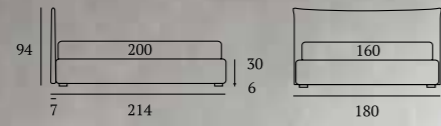

/Bed
Bside mattress and pillows
Duvet cover set, colour 243

GOOD

/Letto
Piede Cubic in legno colore bianco
Completo lenzuola colore 243
Due cuscini decoro cm 40x40

/Bed
Cubic feet in wood, white
Bedding set, colour 243
Two decorative cushions 40x40 cm