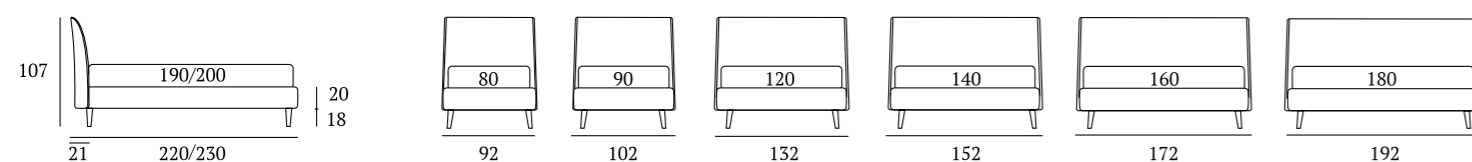

Time Lift

DI SERIE:
Piede in legno **Log** h cm 18, colore wengè

OPTIONAL:
Piedi in legno **Log, Classic** h cm 18, colori bianco, naturale, wengè
Piedi in metallo **Fine, Glam, Peak, Lux** h cm 18, finiture cromo, bianco, manganese

AS STANDARD:
Log wooden foot H 18 cm, colour: wenge

OPTIONALS:
Log, Classic wooden feet H 18 cm, colours: white, natural, wenge
Fine, Glam, Peak, Lux metal feet H 18 cm, finishes: chrome, white, manganese