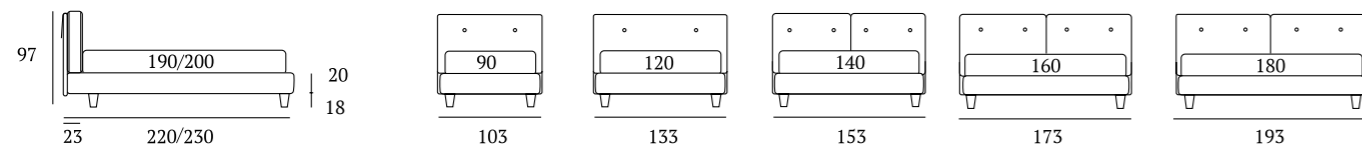

Nice Lift

DI SERIE:
Piede in legno **Conic** h cm 18, colore wengè

AS STANDARD:
Conic wooden foot H 18 cm, colour: wenge

OPTIONAL:
Piedi in legno **Conic, Classic** h cm 18, colori bianco, wengè, naturale
Piede in metallo **Glam** h cm 18, finiture cromo, bianco, manganese

OPTIONALS:
Conic, Classic wooden feet H 18 cm, colours: white, wenge, natural
Glam metal foot H 18 cm, finishes: chrome, white, manganese