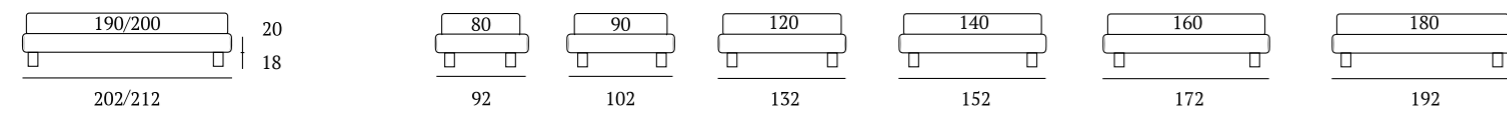

Sommier Lift