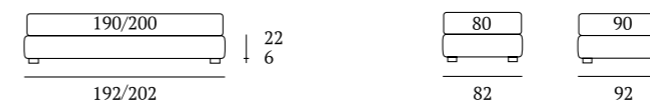

Sommier Struttura Filo con piano