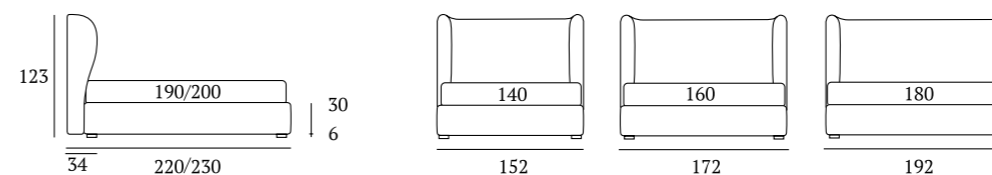

Emby

DI SERIE:
Piede in legno **Cubic** h cm 6, colore wengè

AS STANDARD:
Cubic wooden foot H 6 cm, colour: wenge

OPTIONAL:
Piede in legno **Cubic** h cm 6-10, colori bianco, naturale, grigio, wengè
Piede in legno **Classic** h cm 10, colori bianco, naturale, wengè

OPTIONALS:
Cubic wooden foot H 6-10 cm, colours: white, natural, grey, wenge
Classic wooden foot H 10 cm, colours: white, natural, wenge