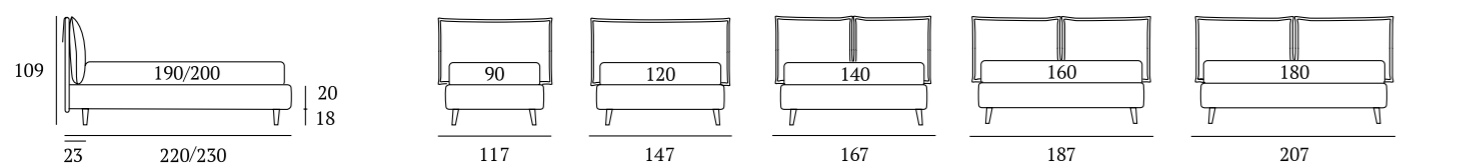

Wisp Lift

DI SERIE:
Piede in legno **Log** h cm 18, colore wengè

OPTIONAL:
Piedi in legno **Log, Classic** h cm 18, colori bianco, naturale, wengè
Piedi in metallo **Fine, Glam, Max** h cm 18, finiture cromo, bianco, manganese

AS STANDARD:
Log wooden foot H 18 cm, colour: wenge

OPTIONALS:
Log, Classic wooden feet H 18 cm, colours: white, natural, wenge
Fine, Glam, Max metal feet H 18 cm, finishes: chrome, white, manganese