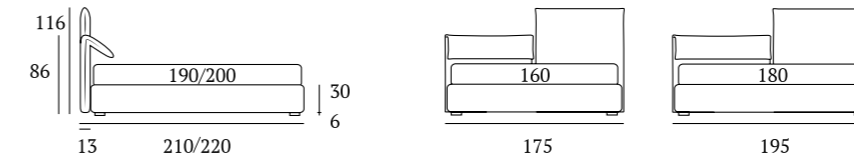

Sharp

DI SERIE:
Piede in legno **Cubic** h cm 6, colore wengè

AS STANDARD:
Cubic wooden foot H 6 cm, colour: wenge

OPTIONAL:
Piede in legno **Cubic** h cm 6-10, colori bianco, naturale, grigio, wengè
Piedi in metallo **Steel** h cm 5, finitura cromo
Ruote **Carry**

OPTIONALS:
Cubic wooden foot H 6-10 cm, colours: white, natural, grey, wenge
Steel metal foot H 5 cm, finish: chrome
Carry wheels