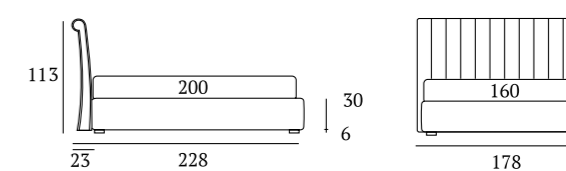

Il letto diventa contenitore. Per gestire al meglio lo spazio.

*The bed is also a storage container.
To better manage your space.*

*Le diverse tipologie di sistema letto contenitore sono descritte nel catalogo Technical Book.
The various different types of storage beds are described in the Technical Book catalogue.*

Letto con sistema alzarete Logical
Piede Classic in legno colore naturale
Materasso e guanciali della linea Bside
Completo copripiumino colore 279
Due cuscini rullo cm 80
Cuscino decoro cm 55X45,
cuscino decoro cm 60X30 con volant,
cuscino decoro cm 60X30 con spazzolino
Plaid Morfeo colore 1000

*Bed with Logical lift-up frame mechanism
Classic feet in wood, natural
Bside mattress and pillows
Duvet cover set, colour 279
Two bolster cushions 80 cm
Decorative cushion 55X45 cm,
decorative cushion 60X30 cm with flange,
decorative cushion 60x30 cm with fringe
Morfeo blanket, colour 1000*