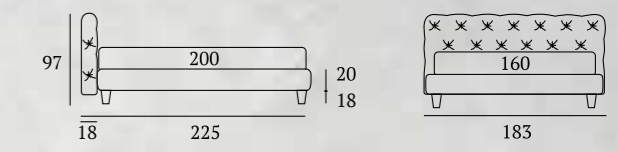

Letto Lift
Piede Classic in legno colore wengè
Materasso e guanciali della linea Bside
Completo lenzuola colore 138
Due cuscini decoro cm 60X30

Lift bed
Classic feet in wood, anthracite
Bside mattress and pillows
Bedding set, colour 138
Two decorative cushions 60X30 cm