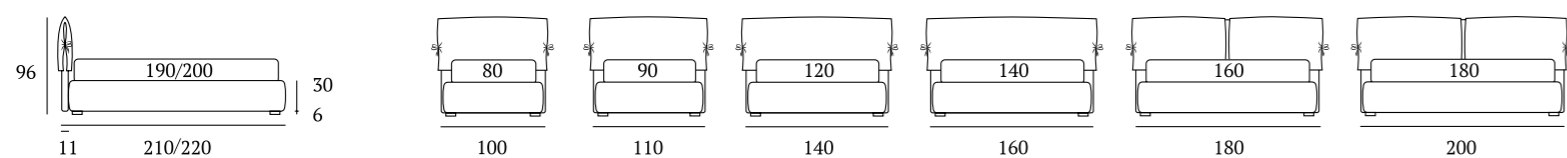

Fine

DI SERIE:
Piede in legno **Circle** h cm 6, colore wengè

AS STANDARD:
Circle wooden foot H 6 cm, colour: wenge

OPTIONAL:
Piede in legno **Circle** h cm 6-10, colori bianco, naturale, wengè
Piede in legno **Classic** h cm 10, colori bianco, naturale, wengè
Ruote **Carry**

OPTIONALS:
Circle wooden foot H 6-10 cm, colours: white, natural, wenge
Classic wooden foot H 10 cm, colours: white, natural, wenge
Carry wheels