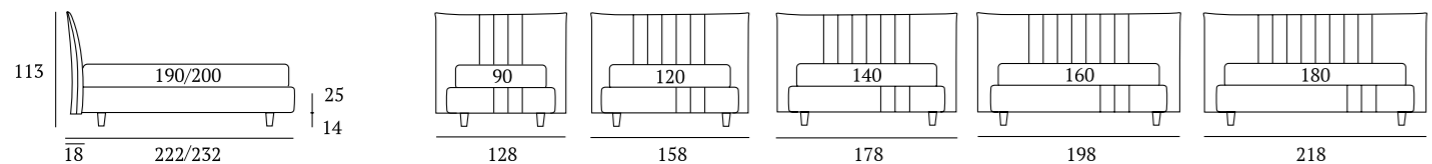

Tape Compatto

DI SERIE:
Piede in legno **Conic** h cm 14, colore wengè

AS STANDARD:
Conic wooden foot H 14 cm, colour: wenge

OPTIONAL:
Piedi in legno **Conic**, **Log** h cm 14, colori bianco, naturale, wengè
Piedi in metallo **Fine**, **Glam**, **Peak** h cm 14, finiture cromo, bianco, manganese

OPTIONALS:
Conic, **Log** wooden feet H 14 cm, colours: white, natural, wenge
Glam, **Fine**, **Peak** metal feet H 14 cm, finishes: chrome, white, manganese