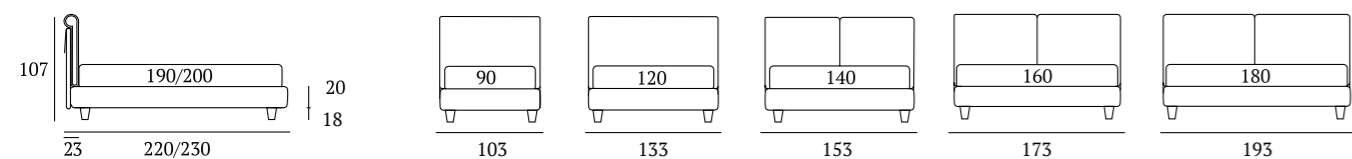

Meet Lift

DI SERIE:
Piede in legno **Conic** h cm 18, colore wengè

OPTIONAL:
Piedi in legno **Conic, Classic** h cm 18, colori bianco, wengè, naturale

AS STANDARD:
Conic wooden foot H 18 cm, colour: wenge

OPTIONALS:
Conic, Classic wooden feet H 18 cm, colours: white, wenge, natural