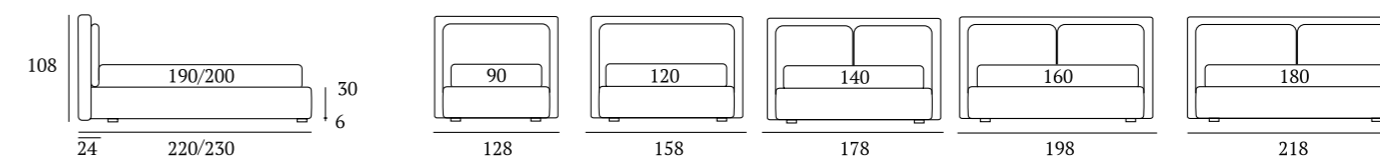

Flux

DI SERIE:
Piede in legno **Cubic** h cm 6, colore wengè

AS STANDARD:
Cubic wooden foot H 6 cm, colour: wenge

OPTIONAL:
Piede in legno **Cubic** h cm 6-10, colori bianco, naturale, grigio, wengè
Piede in metallo **Steel** h cm 5, finitura cromo
Ruote **Carry**

OPTIONALS:
Cubic wooden foot H 6-10 cm, colours: white, natural, grey, wenge
Steel metal foot H 5 cm, finish: chrome
Carry wheels