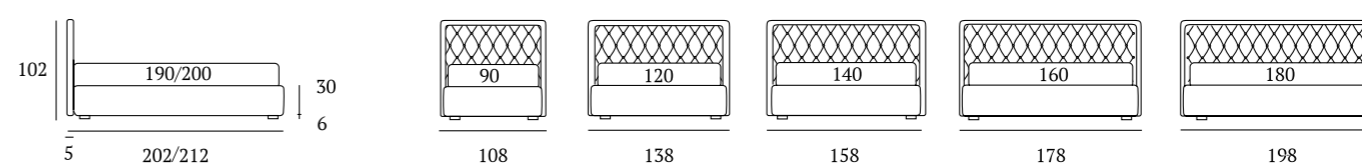

Nest

DI SERIE:
Piede in legno **Circle** h cm 6, colore wengè

OPTIONAL:
Piede in legno **Circle** h cm 6-10, colori bianco, wengè, naturale
Piede in legno **Classic** h cm 10, colori bianco, wengè, naturale
Ruote **Carry**

AS STANDARD:
Circle wooden foot H 6 cm, colour: wenge

OPTIONALS:
Circle wooden foot H 6-10 cm, colours: white, wenge, natural
Classic wooden foot H 10 cm, colours: white, wenge, natural
Carry wheels