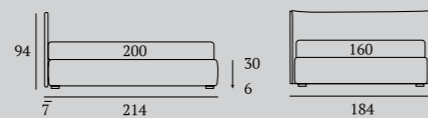

GOOD RIM

/Letto con sistema alzarete Logical
Piede Cubic in legno colore bianco
Materasso e guanciaie della linea Bside
Completo lenzuola colore 243
Due cuscini rullo cm 60,
due cuscini decoro cm 40x40,
due cuscini decoro cm 60x30
Telo arredo
Tasca velcrabile

/Bed with Logical frame lift-up mechanism
Cubic feet in wood, white
Bside mattress and pillow
Bedding set, colour 243
Two bolster cushions 60 cm,
two decorative cushions 40x40 cm,
two decorative cushions 60x30 cm
Coverlet
Velcro pocket

**Good Rim: semplicità originale per
facili scelte**

Good Rim: original simplicity for easy choices

Good Rim si caratterizza per la fascia cucita ai lati della testiera. Semplice dettaglio realizzato con tessuto a contrasto che si abbina agli accessori della collezione, rendendolo originale anche nella semplice forma.

The Good Rim collection is characterised by the strip sewn to the sides of the headboard. A simple detail made using contrasting fabric that matches the original accessories of the collection, for an original look, even in its simplicity.