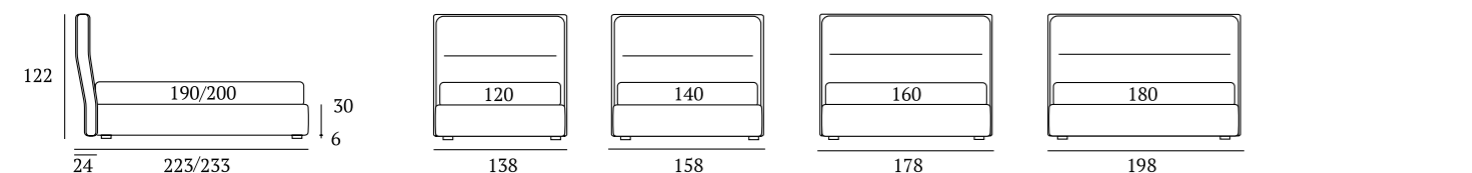

Wing

DI SERIE:
Piede in legno **Cubic** h cm 6, colore wengè

OPTIONAL:
Piedi in legno **Cubic** h cm 6-10, colori bianco, naturale, grigio, wengè

AS STANDARD:
Cubic wooden foot H 6 cm, colour: wenge

AS STANDARD:
Cubic wooden foot H 6-10 cm, colours: white, natural, grey, wenge