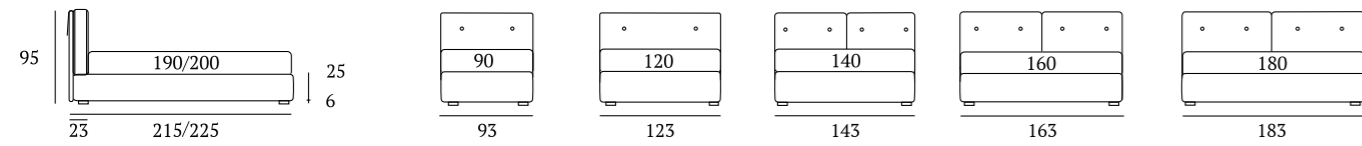

Nice Filo

DI SERIE:
Piede in legno **Circle** h cm 6, colore wengè

AS STANDARD:
Circle wooden foot H 6 cm, colour: wenge

OPTIONAL:
Piede in legno **Circle** h cm 6-10, colori bianco, wengè, naturale
Piede in legno **Classic** h cm 10, colori bianco, wengè, naturale
Ruote **Carry**

OPTIONALS:
Circle wooden foot H 6-10 cm, colours: white, wenge, natural
Classic wooden foot H 10 cm, colours: white, wenge, natural
Carry wheels