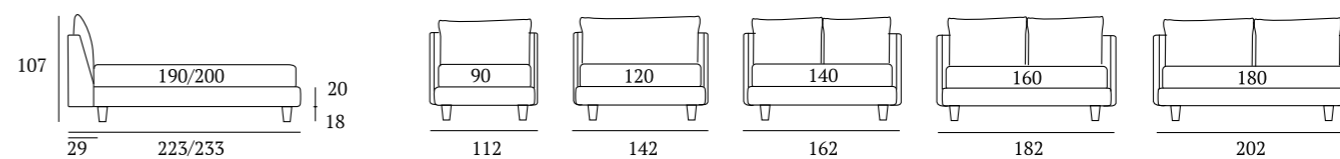

AS STANDARD:
Conic wooden foot H 14 cm, colour: wenge

OPTIONALS:
Conic, Log wooden feet H 14 cm, colours: white, natural, wenge
Glam, Peak, Max metal feet H 14 cm, finishes: chrome, white, manganese

Fun Double Lift