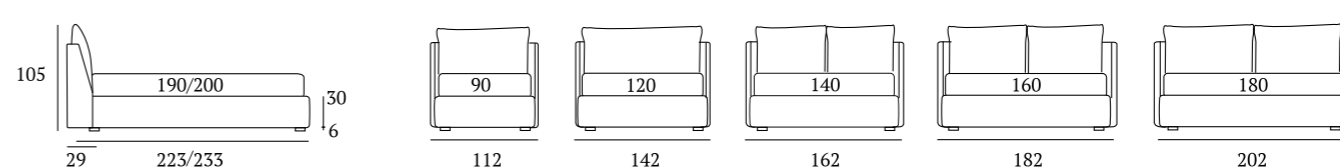

Fun Double

DI SERIE:
Piede in legno **Circle** h cm 6, colore wengè

OPTIONAL:
Piedi in legno **Circle** h cm 6-10, colori bianco, naturale, wengè
Piede in metallo **Steel** h cm 5, finitura cromo
Ruote **Carry**

AS STANDARD:
Circle wooden foot H 6 cm, colour: wenge

OPTIONALS:
Circle wooden foot H 6-10 cm, colours: white, natural, wenge
Steel metal foot H 5 cm, finish: chrome
Carry wheels