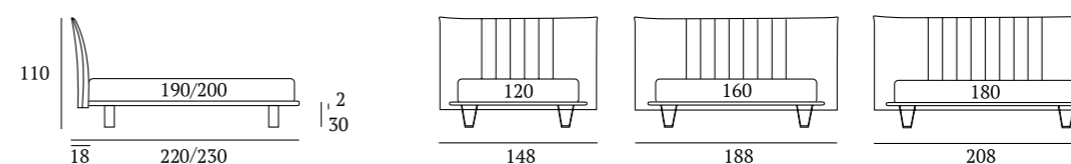

Tape Autoportante

DI SERIE:
Piede in metallo **Glam** h cm 24, finitura manganese

AS STANDARD:
Glam metal foot H 24 cm, finish: manganese

OPTIONAL:
Piedi in metallo **Glam**, **Gate**, **Hang** h cm 24, finiture cromo, bianco, manganese

AS STANDARD:
Glam, **Gate**, **Hang** metal feet H 24 cm, finishes: chrome, white, manganese