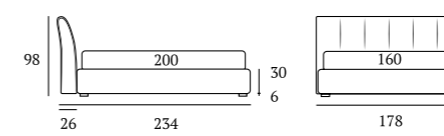

PREMIUM

/Letto
Materasso e guanciali della linea Bside
Completo lenzuola colore 243

/Bed
Bside mattress and pillows
Bedding set, colour 243