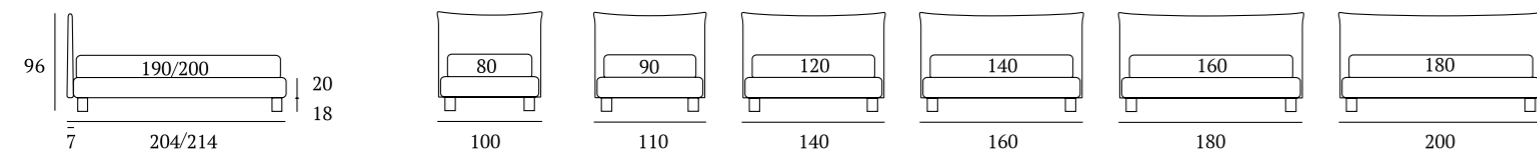

Good Lift

DI SERIE:
Piede in legno **Cubic** h cm 18, colore wengè

OPTIONAL:
Piede in legno **Cubic** h cm 18, colori bianco, naturale, grigio
Piede in legno **Conic** h cm 18, colori bianco, naturale, wengè
Piedi in metallo **Fine, Glam, Lux, Peak, Max** h cm 18, finiture cromo, bianco, manganese

AS STANDARD:
Cubic wooden foot H 18 cm, colour: wenge

OPTIONALS:
Cubic wooden foot H 18 cm, colours: white, natural, grey
Conic wooden foot H 18 cm, colours: white, natural, wenge
Fine, Glam, Lux, Peak, Max metal feet H 18 cm, finishes: chrome, white, manganese