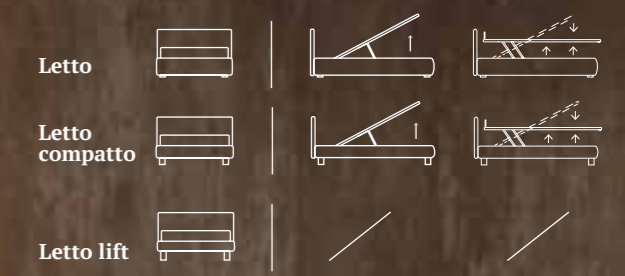

Letto Compatto
Piede Classic in legno colore naturale
Materasso e guanciali della linea Bside
Completo lenzuola colore 276
Tre cuscini decoro cm 40X40,
due cuscini decoro cm 60X30
Coperta Afrodite colore 1015
Plaid Morfeo colore 1200
Telo arredo

Compact bed
Classic feet in wood, natural
Bside mattress and pillows
Bedding set, colour 276
Three decorative cushions 40X40 cm,
two decorative cushions 60X30 cm
Afrodite cover, colour 1015
Morfeo blanket, colour 1200
Coverlet