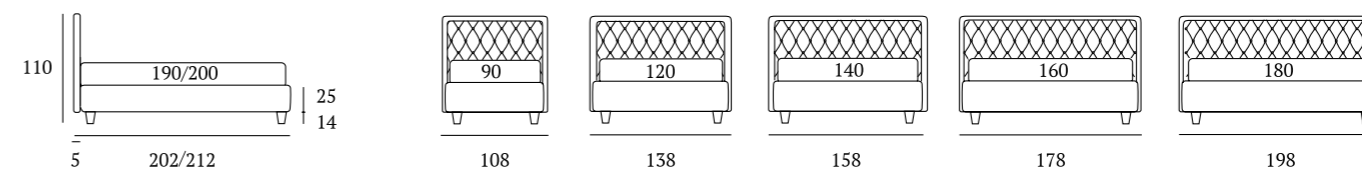

Nest Compatto

DI SERIE:
Piede in legno **Conic** h cm 14, colore wengè

OPTIONAL:
Piedi in legno **Conic, Log, Classic** h cm 14, colori bianco, wengè, naturale
Piede in metallo **Peak** h cm 14, finiture cromo, bianco, manganese

AS STANDARD:
Conic wooden foot H 14 cm, colour: wenge

OPTIONALS:
Conic, Log, Classic wooden feet H 14 cm, colours: white, wenge, natural
Peak metal foot H 14 cm, finishes: chrome, white, manganese