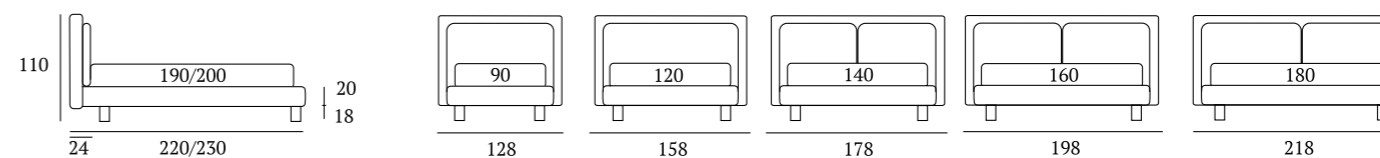

Flux Lift

DI SERIE:
Piede in legno **Cubic** h cm 18, colore wengè

AS STANDARD:
Cubic wooden foot H 18 cm, colour: wenge

OPTIONAL:
Piede in legno **Cubic** h cm 18, colori bianco, naturale, grigio
Piede in legno **Log** h cm 18, colori bianco, naturale, wengè
Piedi in metallo **Fine, Glam, Peak, Lux** h cm 18, finiture cromo, bianco, manganese

OPTIONALS:
Cubic wooden foot H 18 cm, colours: white, natural, grey
Log wooden foot H 18 cm, colours: white, natural, wenge
Fine, Glam, Peak, Lux metal feet H 18 cm, finishes: chrome, white, manganese