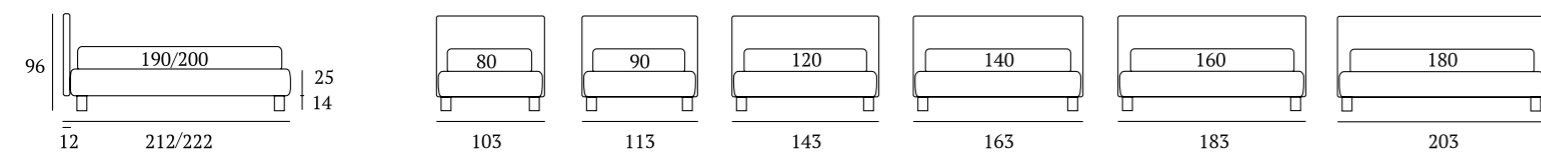

Happy Compatto

DI SERIE:
Piede in legno **Cubic** h cm 14, colore wengè

AS STANDARD:
Cubic wooden foot H 14 cm, colour: wenge

OPTIONAL:
Piede in legno **Cubic** h cm 14, colori bianco, naturale, grigio
Piedi in metallo **Fine, Glam, Max** h cm 14, finiture cromo, bianco, manganese

OPTIONALS:
Cubic wooden foot H 14 cm, colours: white, natural, grey
Fine, Glam, Max metal feet H 14 cm, finishes: chrome, white, manganese