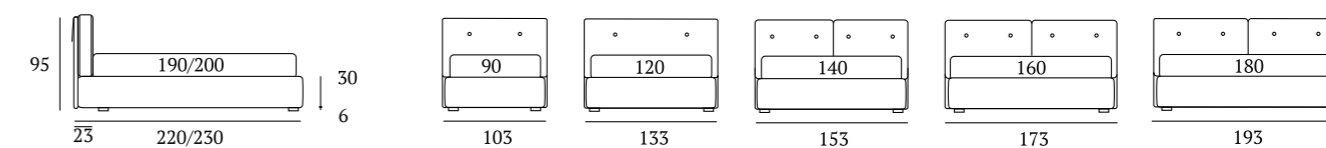

Nice

DI SERIE:
Piede in legno **Circle** h cm 6, colore wengè

OPTIONAL:
Piede in legno **Circle** h cm 6-10, colori bianco, wengè, naturale
Piede in legno **Classic** h cm 10, colori bianco, wengè, naturale
Ruote **Carry**

AS STANDARD:
Circle wooden foot H 6 cm, colour: wenge

OPTIONALS:
Circle wooden foot H 6-10 cm, colours: white, wenge, natural
Classic wooden foot H 10 cm, colours: white, wenge, natural
Carry wheels