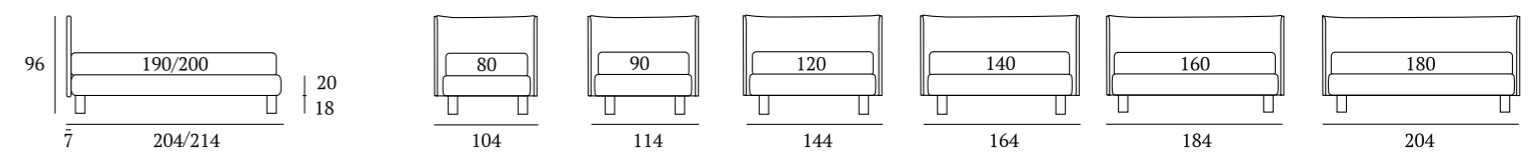

Good Rim Lift

DI SERIE:
Piede in legno **Cubic** h cm 18, colore wengè

OPTIONAL:
Piede in legno **Cubic** h cm 18, colori bianco, naturale, grigio
Piede in legno **Conic** h cm 18, colori bianco, naturale, wengè
Piedi in metallo **Fine, Glam, Lux, Peak, Max** h cm 18, finiture cromo, bianco, manganese

AS STANDARD:
Cubic wooden foot H 18 cm, colour: wenge

OPTIONALS:
Cubic wooden foot H 18 cm, colours: white, natural, grey
Conic wooden foot H 18 cm, colours: white, natural, wenge
Fine, Glam, Lux, Peak, Max metal feet H 18 cm, finishes: chrome, white, manganese