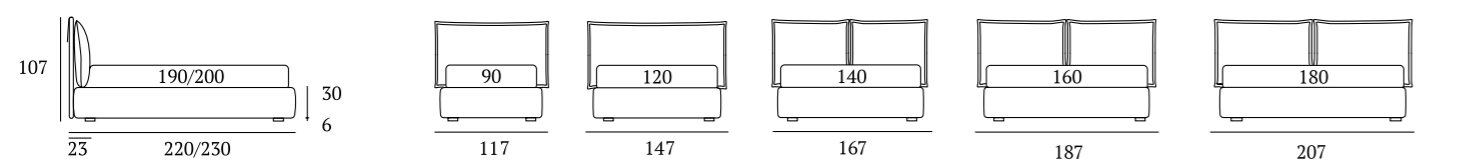

Wisp

DI SERIE:
Piede in legno **Circle** h cm 6, colore wengè

OPTIONAL:
Piede in legno **Circle** h cm 6-10, colori bianco, naturale, wengè
Piede in legno **Classic** h cm 10, colori bianco, naturale, wengè
Ruote **Carry**

AS STANDARD:
Circle wooden foot H 6 cm, colour: wenge

OPTIONALS:
Circle wooden foot H 6-10 cm, colours: white, natural, wenge
Classic wooden foot H 10 cm, colours: white, natural, wenge
Carry wheels