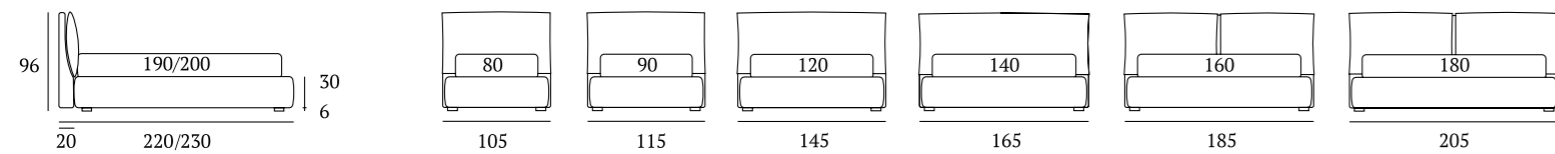

Quiet

DI SERIE:
Piede in legno **Cubic** h cm 6, colore wengè

AS STANDARD:
Cubic wooden foot H 6 cm, colour: wenge

OPTIONAL:
Piede in legno **Cubic** h cm 6-10, colori bianco, naturale, grigio, wengè

OPTIONALS:
Cubic wooden foot H 6-10 cm, colours: white, natural, grey, wenge