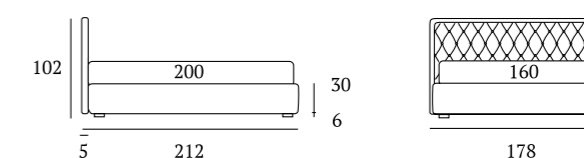

Letto
Piede Circle in legno colore bianco
Materasso e guanciali della linea Bside
Completo lenzuola colore 01
Cuscino decoro cm 40X40
Coperta Afrodite colore 6010

*Circle feet in wood, white
Bside mattress and pillows
Bedding set, colour 01
Decorative cushion 40X40 cm
Afrodite cover, colour 6010*