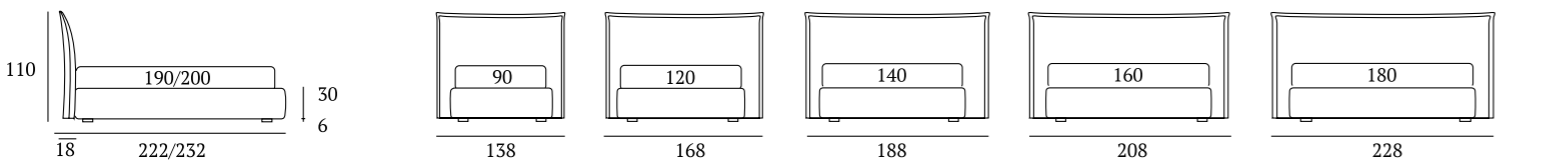

Honey

DI SERIE:
Piede in legno **Circle** h cm 6, colore wengè

AS STANDARD:
Circle wooden foot H 6 cm, colour: wenge

OPTIONAL:
Piede in legno **Circle** h cm 6-10, colori bianco, naturale, wengè
Piede in legno **Classic** h cm 10, colori bianco, naturale, wengè
Ruote **Carry**

OPTIONALS:
Circle wooden foot H 6-10 cm, colours: white, natural, wenge
Classic wooden foot H 10 cm, colours: white, natural, wenge
Carry wheels