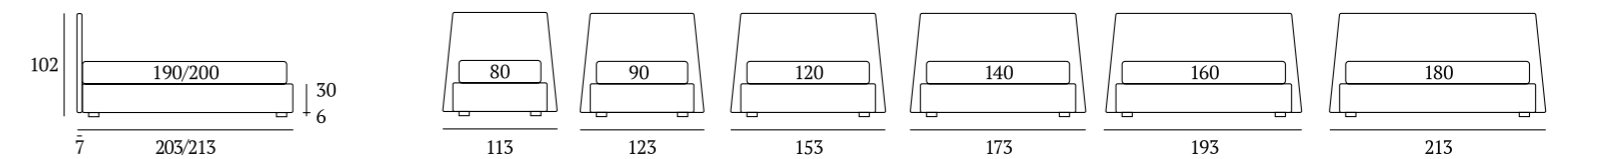

J-Collection

DI SERIE:
Piede in legno **Cubic** h cm 6, colore wengè

AS STANDARD:
Cubic wooden foot H 6 cm, colour: wenge

OPTIONAL:
Piede in legno **Cubic** h cm 6-10, colori bianco, naturale, grigio, wengè
Piede in metallo **Steel** h cm 5, finitura cromo
Ruote **Carry**

OPTIONALS:
Cubic wooden foot H 6-10 cm, colours: white, natural, grey, wenge
Steel metal foot H 5 cm, finish: chrome
Carry wheels