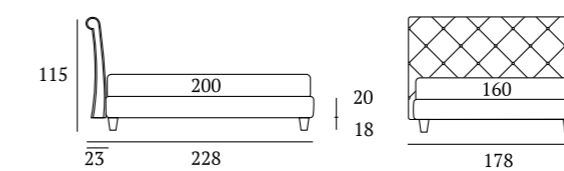

Letto Lift
Piede Classic in legno colore bianco
Materasso e guanciali della linea Bside
Completo lenzuola colore 280
Plaid Morfeo colore 1200

Lift bed
Classic feet in wood, white
Bside mattress and pillows
Bedding set, colour 280
Morfeo blanket, colour 1200