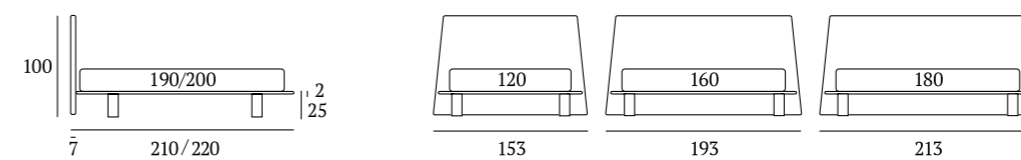

J-Collection Autoportante

DI SERIE:
Piede in Abs **Bolt** h cm 19

AS STANDARD:
Bolt ABS foot H 19 cm

OPTIONAL:
Piede in plexiglass **Jiff** h cm 19
Piede in metallo **Top** h cm 18-23, finitura satinato
Piede in metallo **Glam** h cm 24, finiture cromo, bianco manganese

OPTIONALS:
Jiff plexiglass foot H 19 cm
Top metal foot H 18-23 cm, finish: satin
Glam metal foot H 24 cm, finishes: chrome, white, manganese